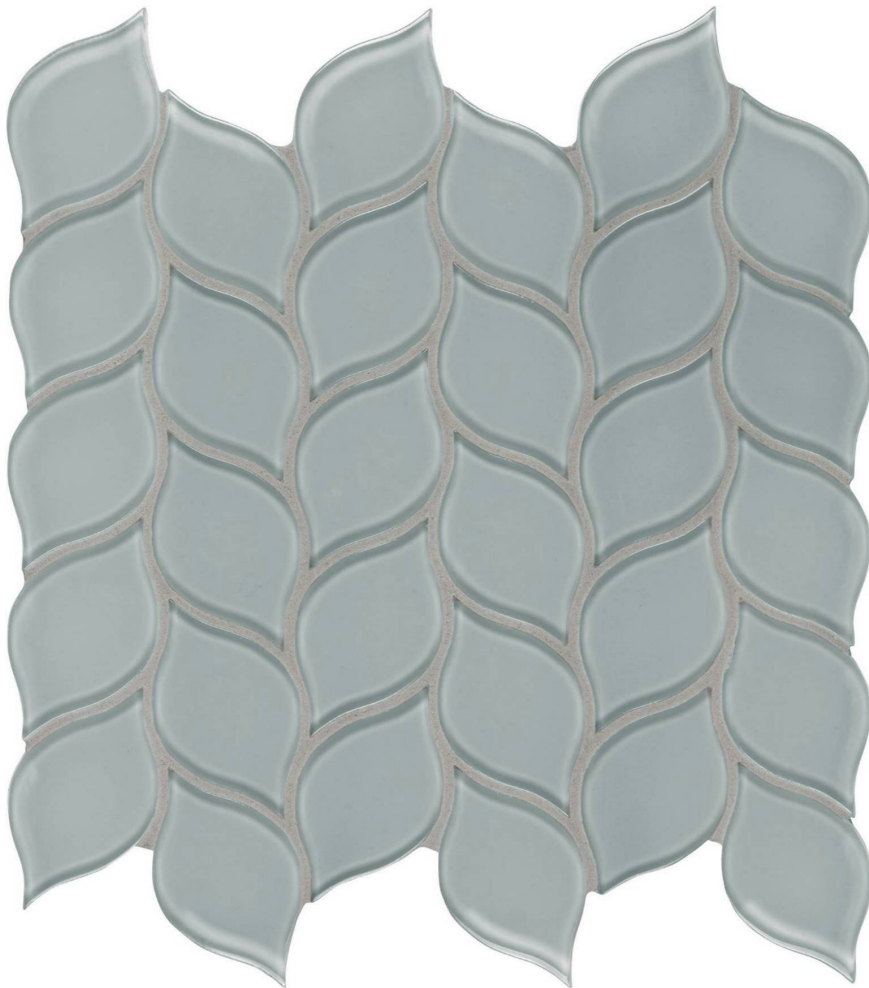

WORLD TILE

PRODUCT SHADOW PETAL MOSAIC

Mosaic and Decorative Tile | 12"x12" |

TECHNICAL DATA

CODE: AC35-136
NAME: Shadow Petal Mosaic
SIZE: 12"x12"
SERIES: Bliss Element
FINISH: Gloss
LOOK: Glass
FAMILY: Mosaic and Decorative Tile
MOSAIC CHIP SIZE: Mesh-Mounted
BILLING UNIT: SF
STYLE: Classic
SUITABLE FOR: Indoor|Outdoor
TYPE OF PIECE: Mosaic
USE: Wall only