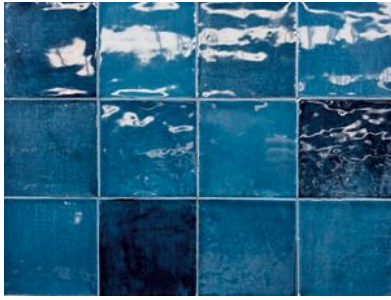

WORLD TILE

PRODUCT
MOROCCO BLUE 5X5

Tile | 5"x5" | Porcelain

GRAPHIC VARIETY

ROOM SCENES

TECHNICAL DATA

CODE: QUMO-BL-2
NAME: Morocco Blue 5x5
SIZE: 5"x5"
SERIES: Morocco
FINISH: Gloss
LOOK: Mono-Color
FAMILY: Tile
FROST RESISTANCE: Yes
PEI: 4
BILLING UNIT: SF
STYLE: Contemporary
SUITABLE FOR: Indoor, Outdoor, Pool, Backsplash, Shower
TYPOLOGY: Porcelain
TYPE OF PIECE: Field Tile
USE: Floor and Wall