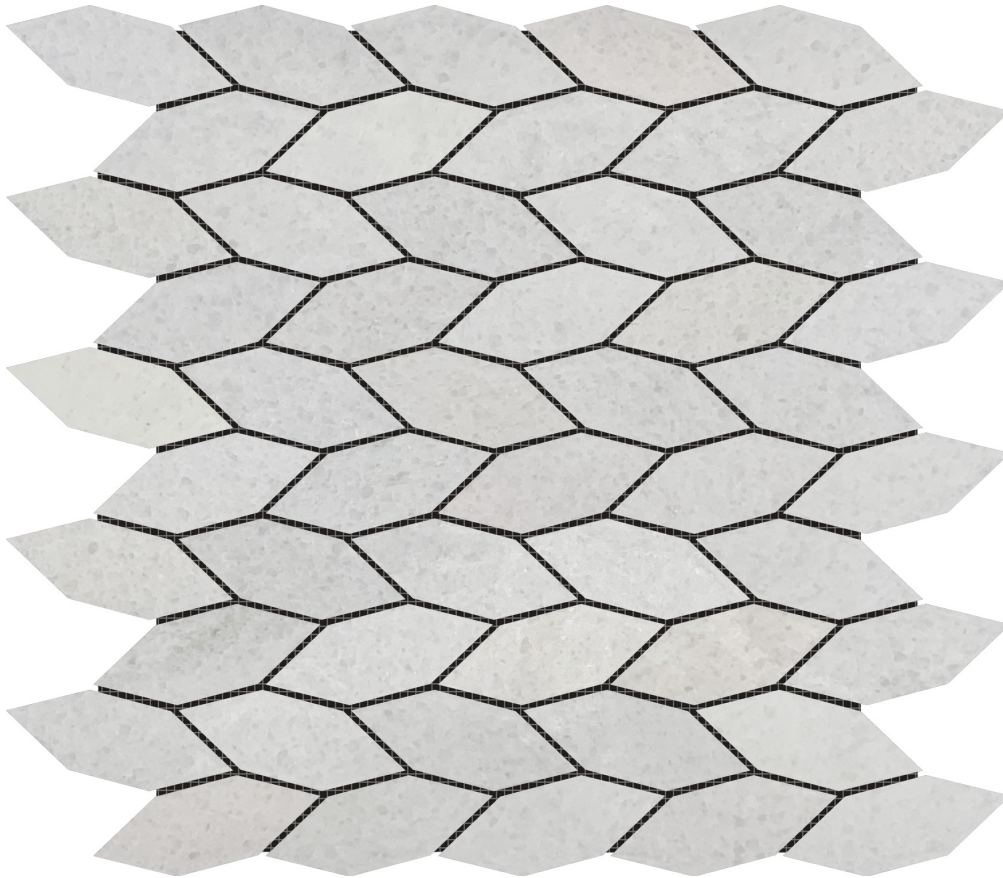

# WORLD TILE

---

### ELONGATED HEXAGON WHITE GREY \"LEAVES\" MOSAIC

---

Mosaic and Decorative Tile | 12\"x12\" | Marble

### TECHNICAL DATA

CODE: RVCHAWM118

NAME: Elongated Hexagon White Grey "Leaves" Mosaic

SIZE: 12"x12"

SERIES: Chelsea Collection

LOOK: Multi-Look Mosaics

FAMILY: Mosaic and Decorative Tile

BILLING UNIT: SH

SUITABLE FOR: Backsplash,Indoor,Shower

TPOLOGY: Marble

TYPE OF PIECE: Mosaic

USE: Floor and Wall