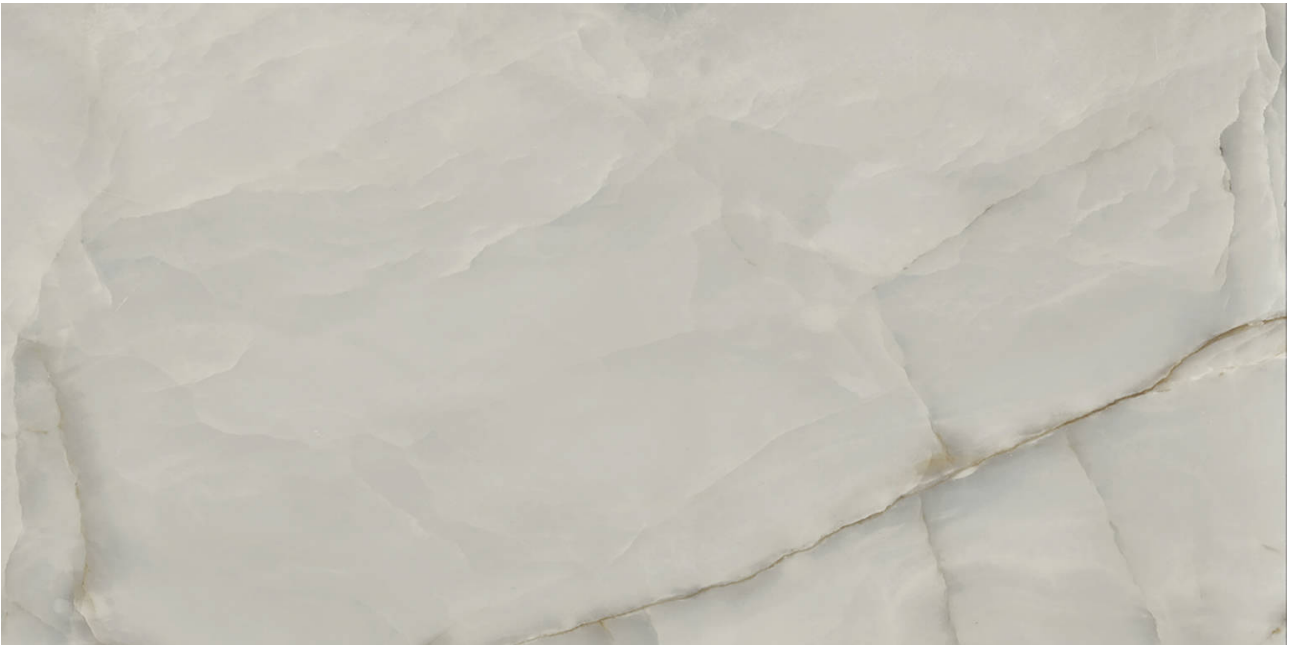

WORLD TILE

PRODUCT

MAGICAL DARK GREY POLISHED 24X48

Tile | 24"x48" | Porcelain

GRAPHIC VARIETY

ROOM SCENES

TECHNICAL DATA

CODE: QURO-MA-2P
NAME: Magical Dark Grey Polished 24x48
SIZE: 24"x48"
SERIES: Romance
FINISH: Polished
LOOK: Marble Look
EDGE: Rectified
FAMILY: Tile
FROST RESISTANCE: Yes
PEI: 4
BILLING UNIT: SF
STYLE: Contemporary
SUITABLE FOR: Indoor
TYPOLOGY: Porcelain
TYPE OF PIECE: Field Tile
USE: Floor and Wall