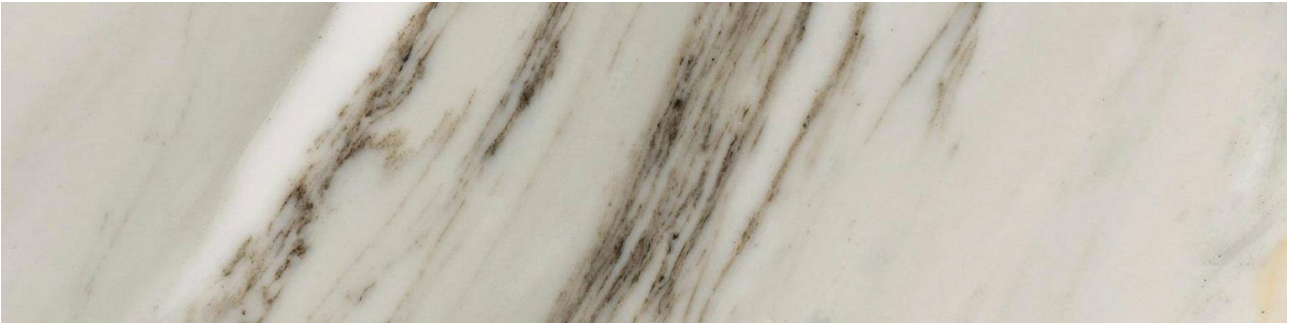

WORLD TILE

PRODUCT

3X12 BULLNOSE MATT CRUSH GOLD

Tile | 3"x12" | Porcelain

GRAPHIC VARIETY

TECHNICAL DATA

CODE: QUMY-CR-SBM

NAME: 3X12 Bullnose Matt Crush Gold

SIZE: 3"x12"

SERIES: Mystique

FINISH: Gloss

LOOK: Marble Look

EDGE: Rectified

FAMILY: Tile

FROST RESISTANCE: Yes

PEI: 4

BILLING UNIT: PC

SHADE VARIATION: V4

STYLE: Contemporary

SUITABLE FOR: Indoor, Shower

TPOLOGY: Porcelain

TYPE OF PIECE: Bullnose

USE: Floor and Wall

NOTES: •MADE IN THE USA •Products containing as much as 45% recycled content. • Post-consumer recycled content levels as much as 3%. • Zero industrial wastewater discharge. • A 99% internal process recycling rate. • Local sourcing of >95% raw materials (within 500-mile radius of factory) resulting in low transportation related carbon emissions.