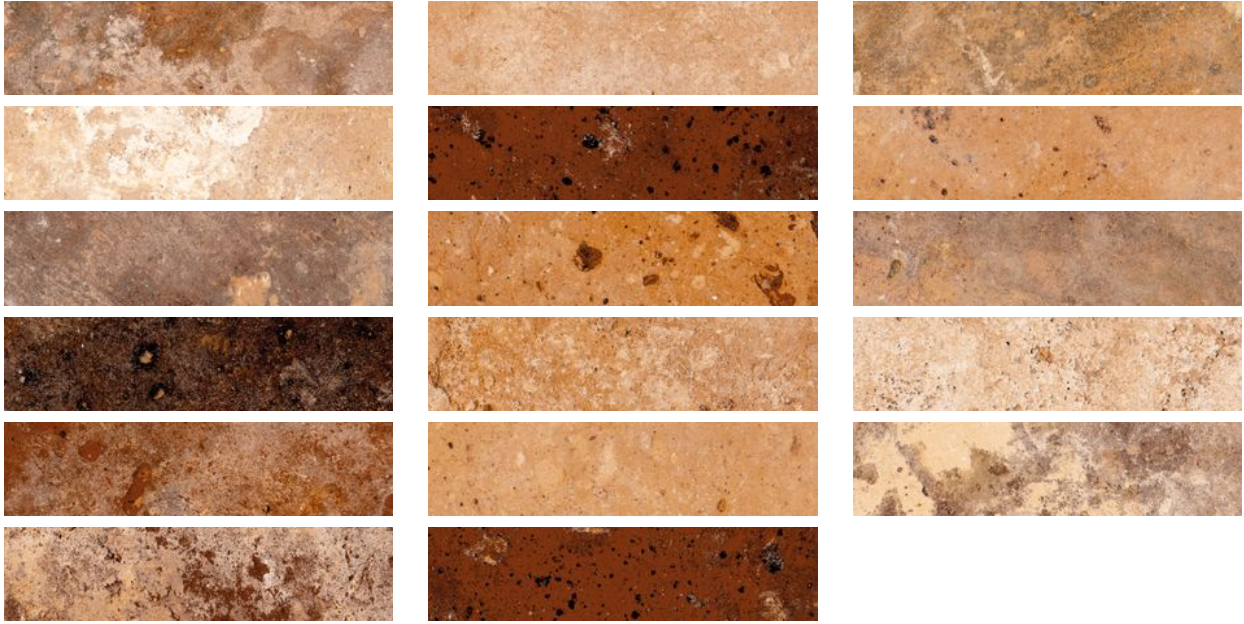

# WORLD TILE

---

**PRODUCT**  
**BRIX 2X10 MULTICOLOR**

---

Tile | 2"x10" | Glazed Porcelain

## GRAPHIC VARIETY

## **TECHNICAL DATA**

CODE: QUBX-MU-1

NAME: Brix 2x10 Multicolor

SIZE: 2"x10"

SERIES: Brix

FINISH: Natural

LOOK: Terracotta

FAMILY: Tile