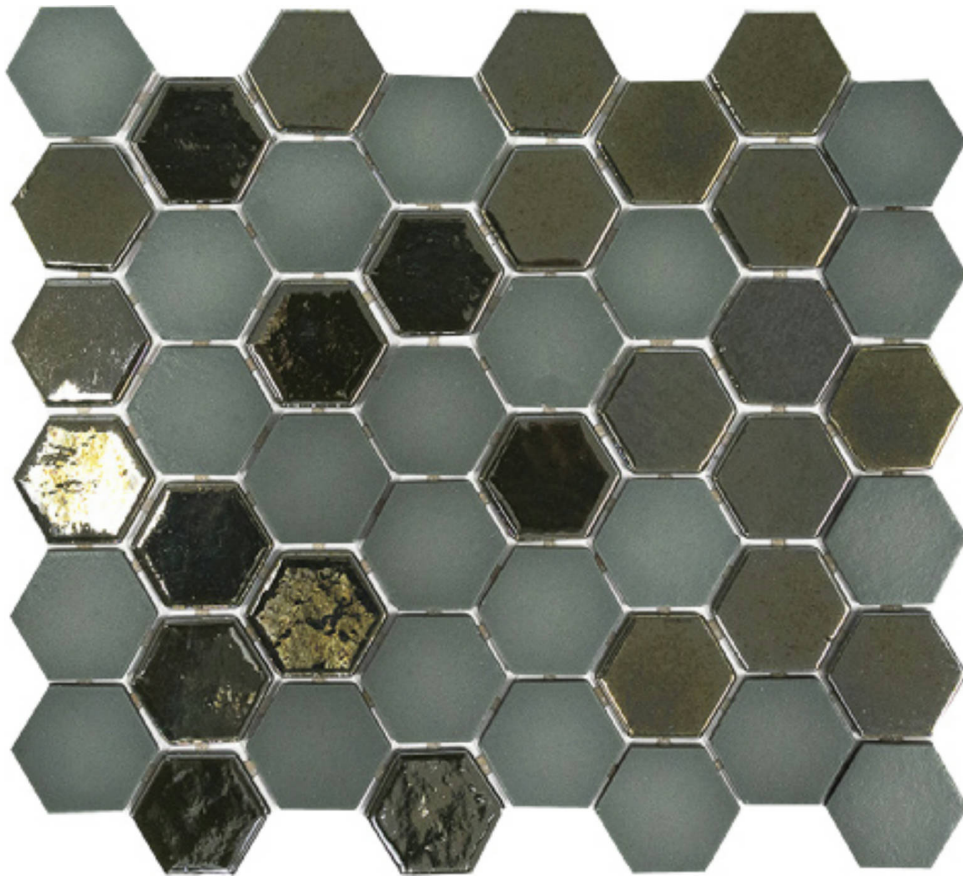

WORLD TILE

PRODUCT CONFETTI MOSAIC GREEN

Mosaic and Decorative Tile | 10.75"x12.5" | Glass

TECHNICAL DATA

CODE: RVHA091
NAME: Confetti Mosaic Green
SIZE: 10.75"x12.5"
SERIES: Hamptons Collection
LOOK: Multi-Look Mosaics
FAMILY: Mosaic and Decorative Tile
BILLING UNIT: SH
STYLE: Contemporary
SUITABLE FOR: Backsplash, Indoor
TYPOLOGY: Glass
TYPE OF PIECE: Mosaic
USE: Wall only