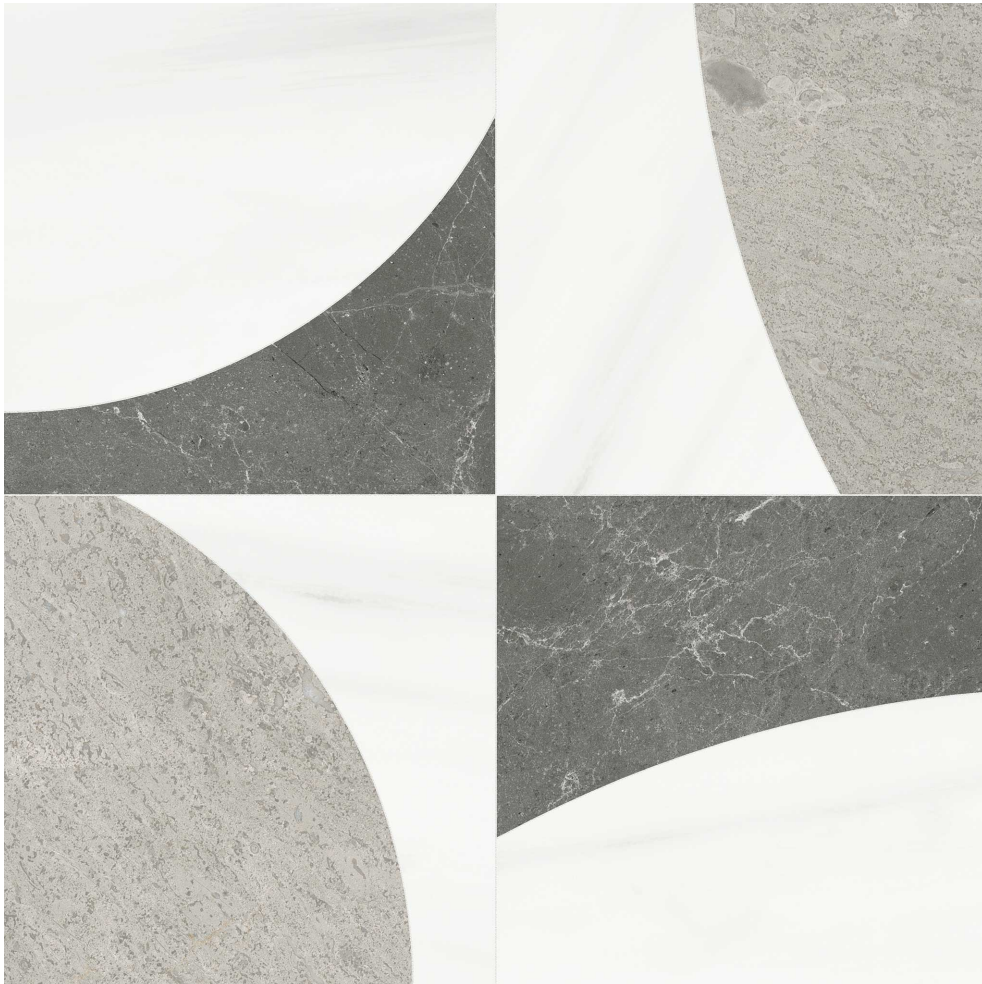

WORLD TILE

PRODUCT

UTOPIO ECLYPSE MIST MOSAIC

Stone | 11.9"x11.9" | Natural Stone

TECHNICAL DATA

CODE: AS5001-04080

NAME: Utopio Eclypse Mist Mosaic

SIZE: 11.9"x11.9"

SERIES: Utopio

FINISH: Honed w/ Polished

FAMILY: Stone

BILLING UNIT: SF

SUITABLE FOR: Indoor|Shower

TYPOLOGY: Natural Stone

TYPE OF PIECE: Mosaic

USE: Floor and Wall