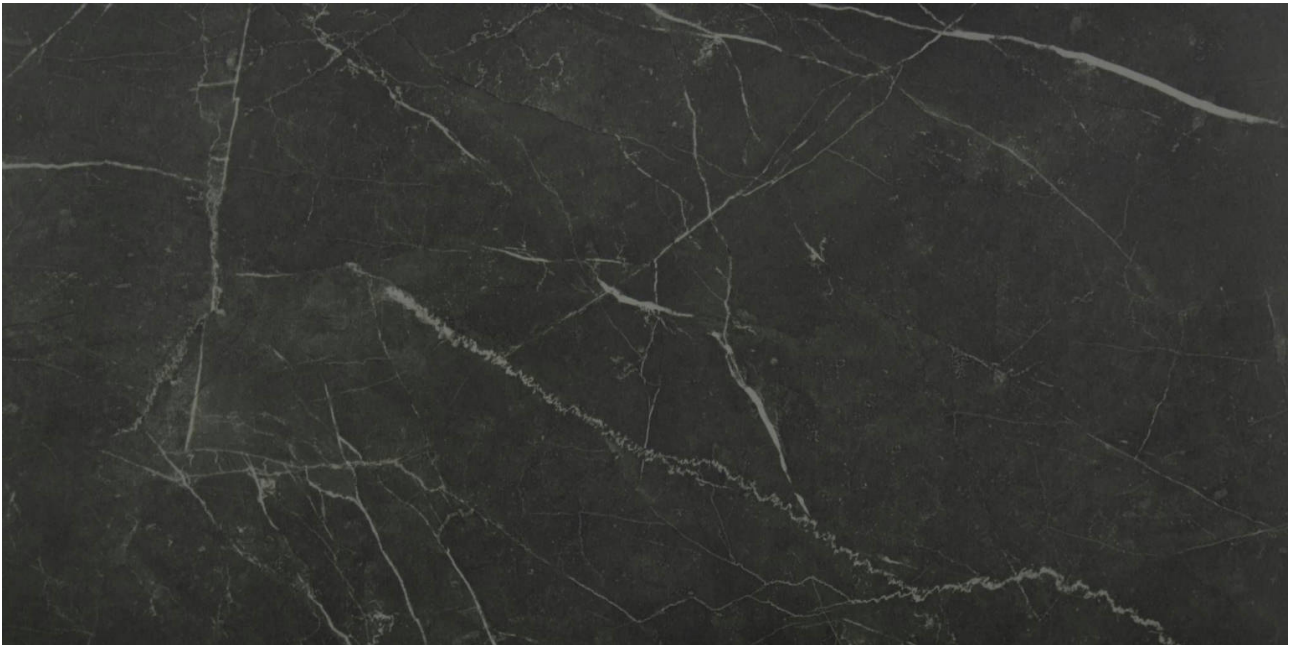

# WORLD TILE

---

**PRODUCT**  
**TIVOLI NERO HONED 12X24**

---

Tile | 12"x24" | Glazed Porcelain

## TECHNICAL DATA

CODE: QULX-TI-2HN  
NAME: Tivoli Nero Honed 12X24  
SIZE: 12"x24"  
SERIES: Luxury  
FINISH: Matt  
LOOK: Marble Look  
EDGE: Rectified  
FAMILY: Tile  
FROST RESISTANCE: Yes  
PEI: 4  
BILLING UNIT: SF  
STYLE: Contemporary  
SUITABLE FOR: Indoor|Shower  
TYPOLOGY: Glazed Porcelain  
TYPE OF PIECE: Field Tile  
USE: Floor and Wall