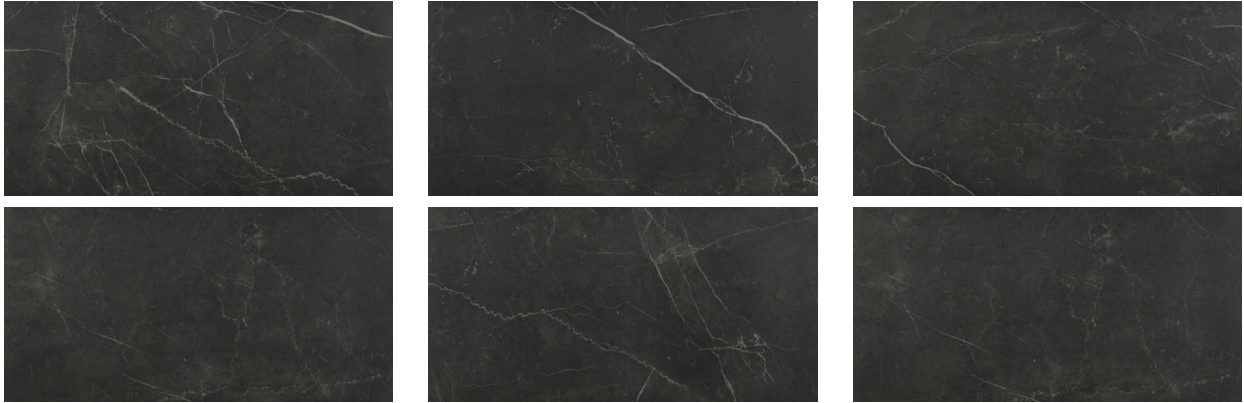

# WORLD TILE

---

**PRODUCT**  
**TIVOLI NERO HONED 12X24**

---

Tile | 12"x24" | Glazed Porcelain

## GRAPHIC VARIETY

## TECHNICAL DATA

CODE: QULX-TI-2HN  
NAME: Tivoli Nero Honed 12X24  
SIZE: 12"x24"  
SERIES: Luxury  
FINISH: Matt  
LOOK: Marble Look  
EDGE: Rectified  
FAMILY: Tile  
FROST RESISTANCE: Yes  
PEI: 4  
BILLING UNIT: SF  
STYLE: Contemporary  
SUITABLE FOR: Indoor|Shower  
TYPOLOGY: Glazed Porcelain  
TYPE OF PIECE: Field Tile  
USE: Floor and Wall