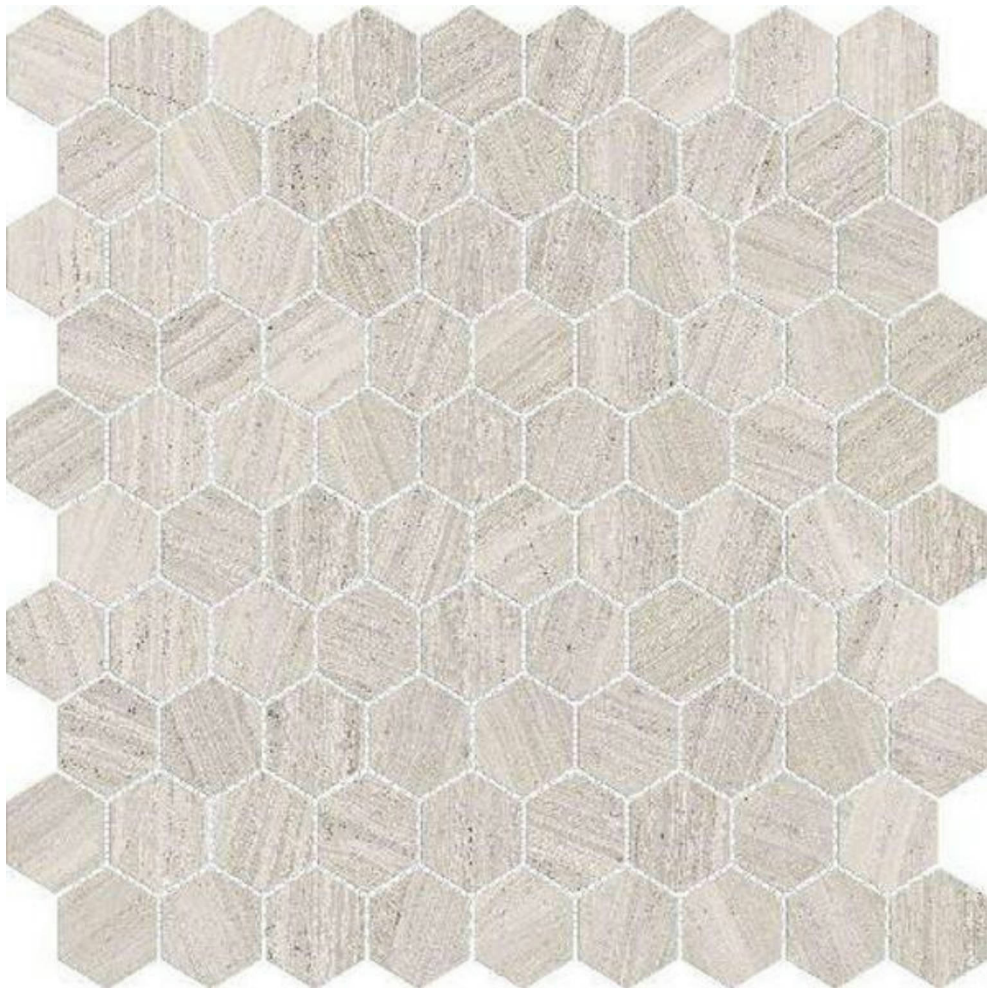

WORLD TILE

PRODUCT

POLISHED 1\" PASSION HEX MOSAIC

Tile | 12"x12" | Porcelain

TECHNICAL DATA

CODE: QUAD-PA-M2PN
NAME: Polished 1" Passion Hex Mosaic
SIZE: 12"x12"
SERIES: Ardor
FINISH: Polished
LOOK: Marble Look
EDGE: Rectified
FAMILY: Tile
FROST RESISTANCE: Yes
MOSAIC CHIP SIZE: 1"
BILLING UNIT: SF
STYLE: Contemporary
SUITABLE FOR: Backsplash|Indoor
TYPOLOGY: Porcelain
TYPE OF PIECE: Mosaic
USE: Floor and Wall