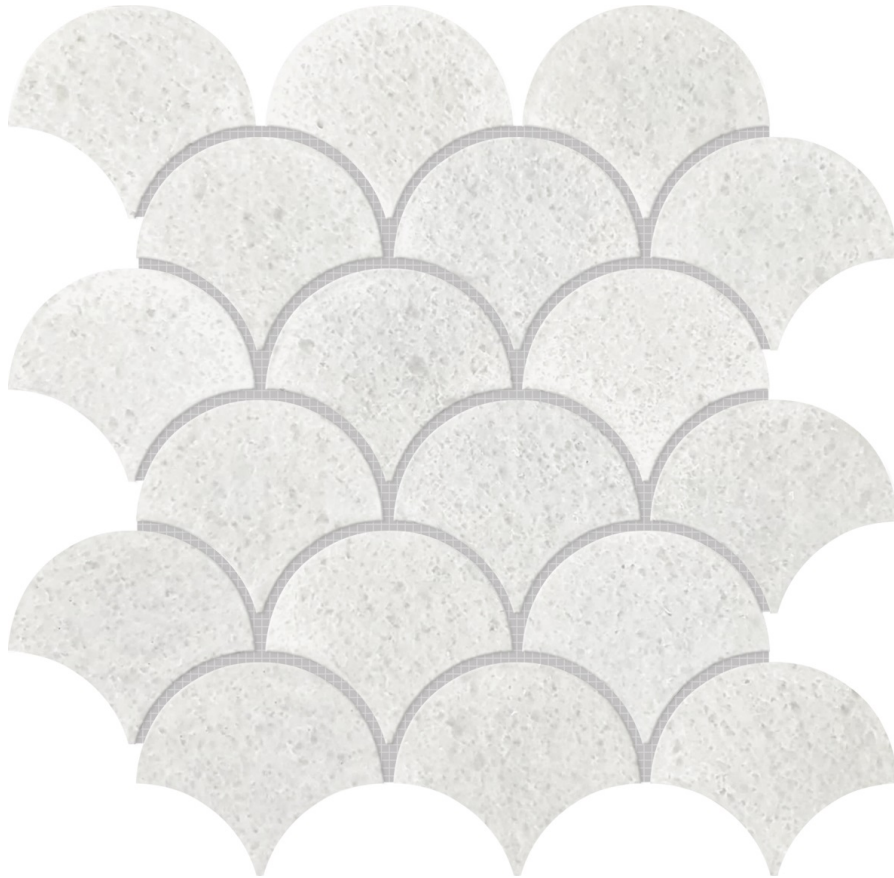

WORLD TILE

PRODUCT

CRYSTAL WHITE MARBLE SCALE POLISHED

Mosaic and Decorative Tile | 11.7"x11.1" | Marble

ROOM SCENES

TECHNICAL DATA

CODE: RVCHAWM211
NAME: Crystal White Marble Scale Polished
SIZE: 11.7"x11.1"
SERIES: Chelsea Collection
FINISH: Polished
LOOK: Multi-Look Mosaics
FAMILY: Mosaic and Decorative Tile
BILLING UNIT: SH
SUITABLE FOR: Backsplash,Indoor,Outdoor,Shower
TYPOLOGY: Marble
TYPE OF PIECE: Mosaic
USE: Floor and Wall