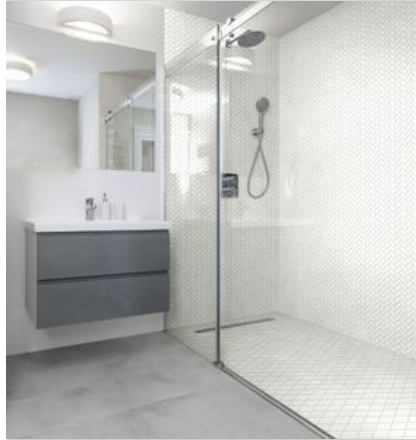

WORLD TILE

PRODUCT

CRYSTAL WHITE MARBLE SCALE POLISHED

Mosaic and Decorative Tile | 11.7"x11.1" | Marble

ROOM SCENES

TECHNICAL DATA

CODE: RVCHAWM211
NAME: Crystal White Marble Scale Polished
SIZE: 11.7"x11.1"
SERIES: Chelsea Collection
FINISH: Polished
LOOK: Multi-Look Mosaics
FAMILY: Mosaic and Decorative Tile
BILLING UNIT: SH
SUITABLE FOR: Backsplash,Indoor,Outdoor,Shower
TYPOLOGY: Marble
TYPE OF PIECE: Mosaic
USE: Floor and Wall