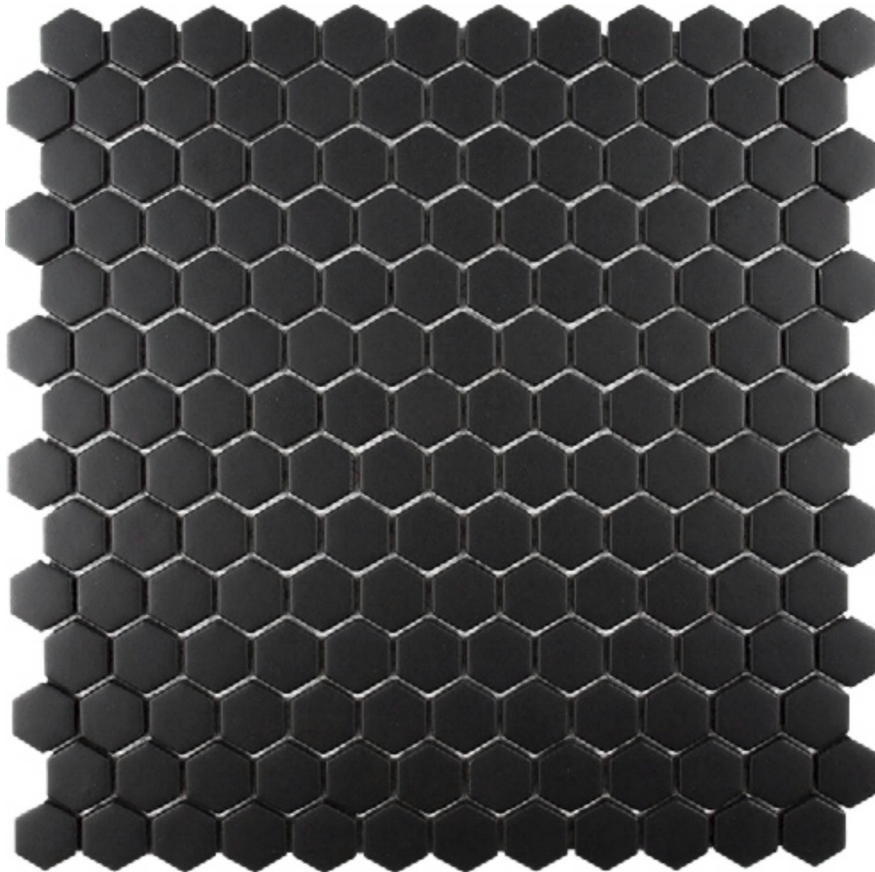

WORLD TILE

PRODUCT COMPLEX MOSAIC DARKNESS

Mosaic and Decorative Tile | 11.13"x11.38" | Glass

TECHNICAL DATA

CODE: RVHA073
NAME: Complex Mosaic Darkness
SIZE: 11.13"x11.38"
SERIES: Hamptons Collection
LOOK: Multi-Look Mosaics
FAMILY: Mosaic and Decorative Tile
BILLING UNIT: SH
STYLE: Contemporary
SUITABLE FOR: Backsplash, Indoor
TYPOLOGY: Glass
TYPE OF PIECE: Mosaic
USE: Floor and Wall