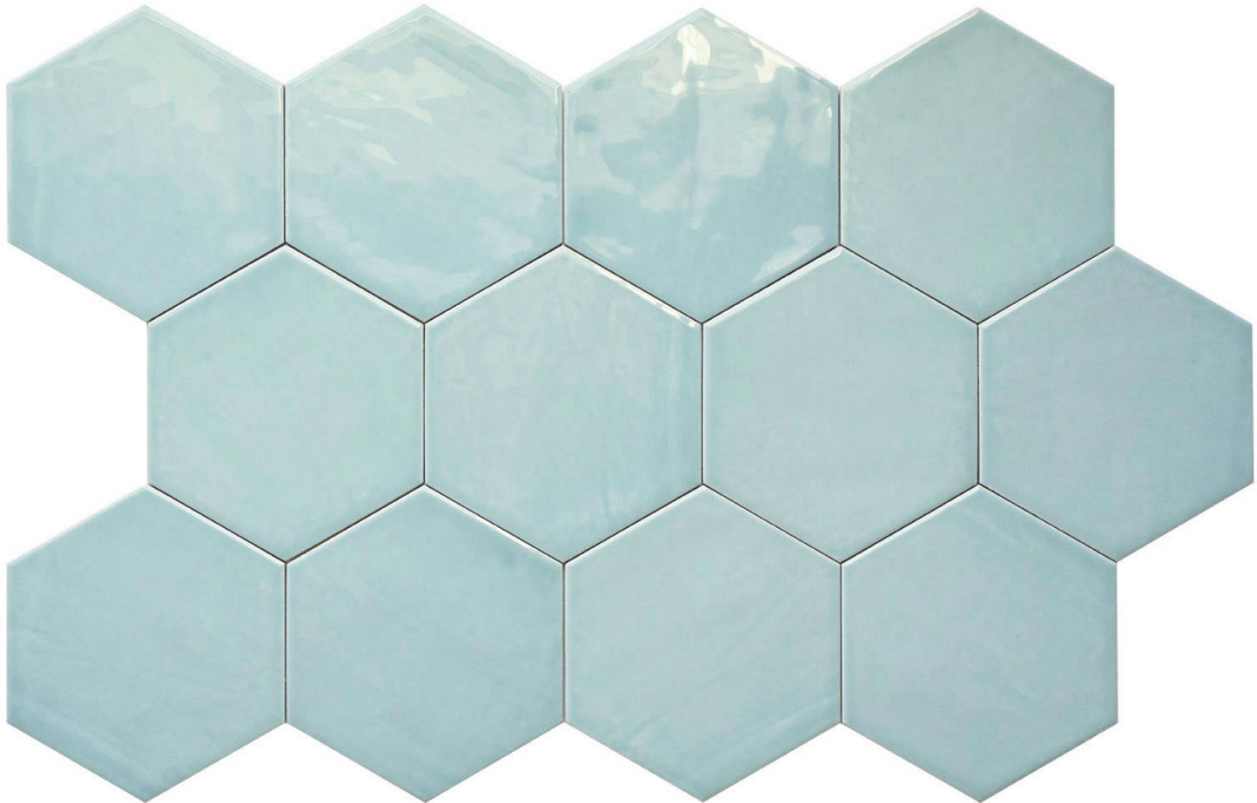

WORLD TILE

PRODUCT

RONDA 5.5X6.3" AQUA HEXAGON

Tile | 5.5"x6.3" | Porcelain

TECHNICAL DATA

CODE: QURN-AQ-1
NAME: Ronda 5.5X6.3" Aqua Hexagon
SIZE: 5.5"x6.3"
SERIES: Ronda
FINISH: Gloss
LOOK: Hand-crafted
FAMILY: Tile
FROST RESISTANCE: Yes
PEI: 3
BILLING UNIT: SF
SHADE VARIATION: V1
STYLE: Traditional
SUITABLE FOR: Backsplash|Indoor|Outdoor|Pool|Shower
TYPOLOGY: Porcelain
TYPE OF PIECE: Field Tile
USE: Floor and Wall