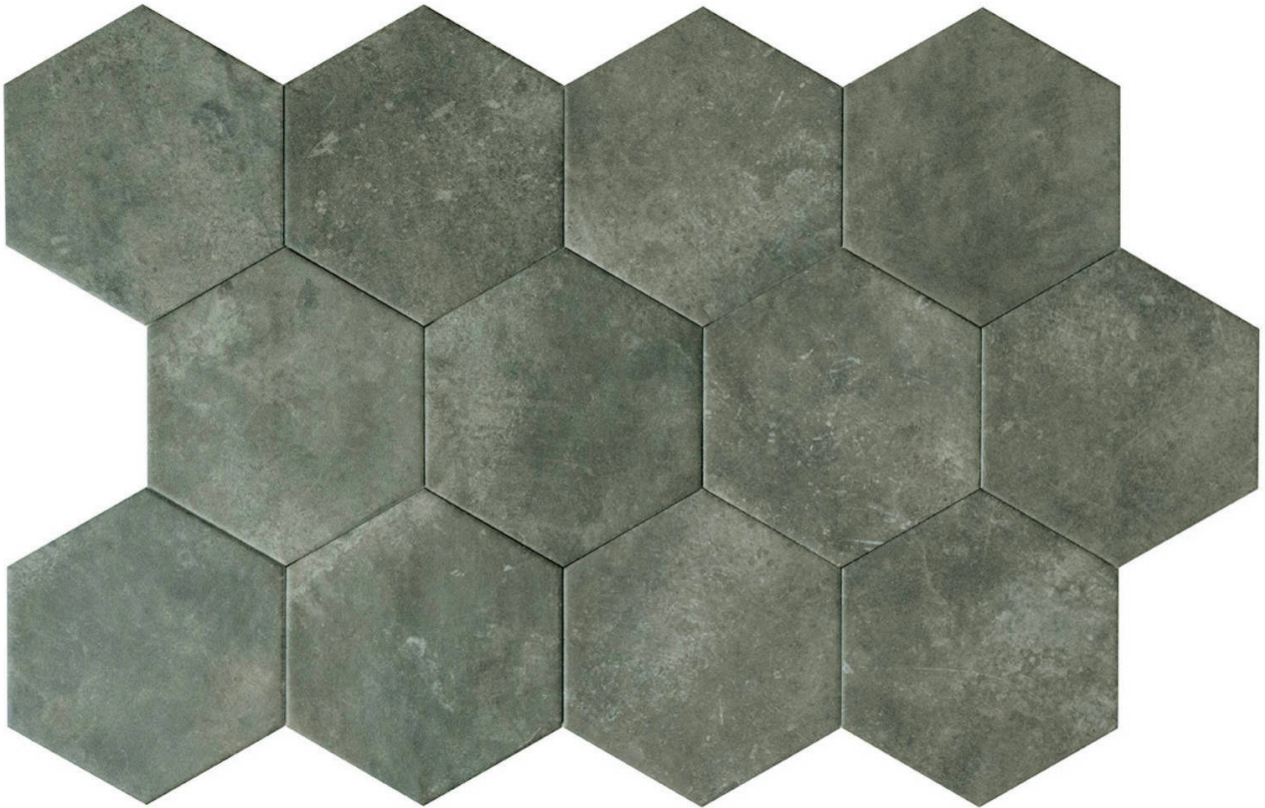

# WORLD TILE

---

### SEVILLE 5.5X6.3" BLACK HEXAGON

---

Tile | 5.5"x6.3" | Porcelain

## GRAPHIC VARIETY

### TECHNICAL DATA

CODE: QUSE-BL-1  
NAME: Seville 5.5X6.3" Black Hexagon  
SIZE: 5.5"x6.3"  
SERIES: Seville  
FINISH: Matt  
LOOK: Concrete  
FAMILY: Tile  
FROST RESISTANCE: Yes  
PEI: 3  
BILLING UNIT: SF  
SHADE VARIATION: V3  
STYLE: Traditional  
SUITABLE FOR: Backsplash|Indoor|Outdoor|Pool|Shower  
TYPOLOGY: Porcelain  
TYPE OF PIECE: Field Tile  
USE: Floor and Wall