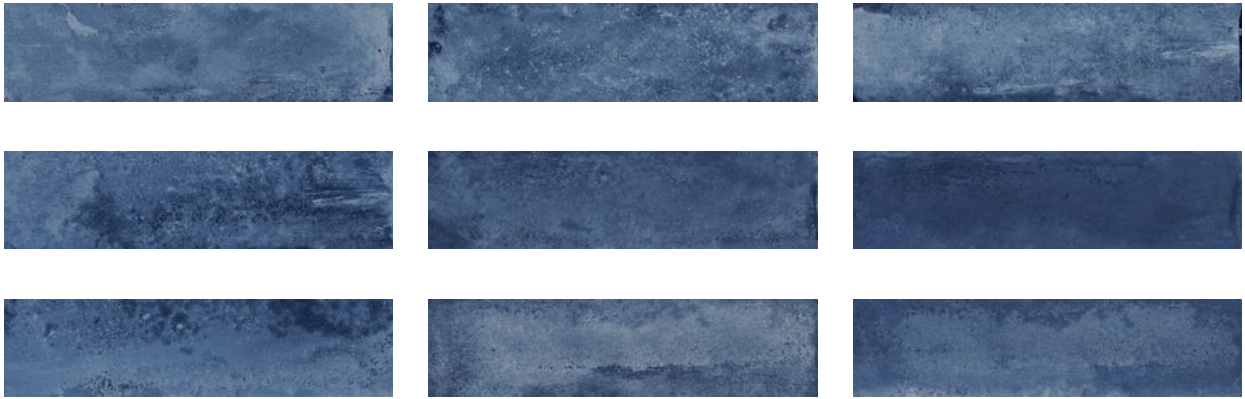

WORLD TILE

PRODUCT

GRAND CAYMAN WEST BAY BLUE 3X12 BULLNOSE

Tile | 3"x12" | Porcelain

GRAPHIC VARIETY

TECHNICAL DATA

CODE: QUGR-WE-SB
NAME: Grand Cayman West Bay Blue 3x12 Bullnose
SIZE: 3"x12"
SERIES: Grand Cayman
FINISH: Gloss
LOOK: Mono-Color
CHEMICAL RESISTANCE (APH): Not Affected
EDGE: Rectified
FAMILY: Tile
FROST RESISTANCE: Yes
PEI: 1
BILLING UNIT: PC
SHADE VARIATION: V3
STAIN RESISTANCE (APH): Not Affected
STYLE: Contemporary
SUITABLE FOR: Backsplash|Indoor|Outdoor|Shower
TYPOLOGY: Porcelain
THICKNESS (APH): 8 mm
TYPE OF PIECE: Bullnose
USE: Wall only