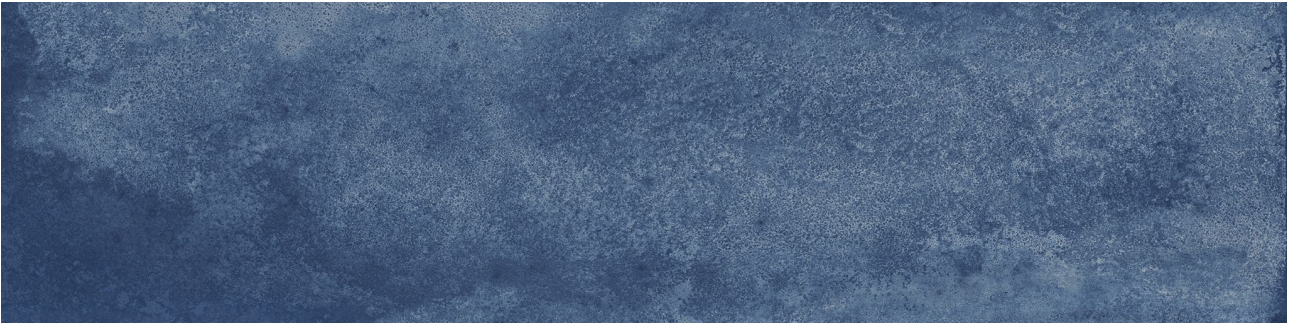

WORLD TILE

PRODUCT

GRAND CAYMAN WEST BAY BLUE 3X12 BULLNOSE

Tile | 3"x12" | Porcelain

GRAPHIC VARIETY

TECHNICAL DATA

CODE: QUGR-WE-SB
NAME: Grand Cayman West Bay Blue 3x12 Bullnose
SIZE: 3"x12"
SERIES: Grand Cayman
FINISH: Gloss
LOOK: Mono-Color
CHEMICAL RESISTANCE (APH): Not Affected
EDGE: Rectified
FAMILY: Tile
FROST RESISTANCE: Yes
PEI: 1
BILLING UNIT: PC
SHADE VARIATION: V3
STAIN RESISTANCE (APH): Not Affected
STYLE: Contemporary
SUITABLE FOR: Backsplash|Indoor|Outdoor|Shower
TYPOLOGY: Porcelain
THICKNESS (APH): 8 mm
TYPE OF PIECE: Bullnose
USE: Wall only