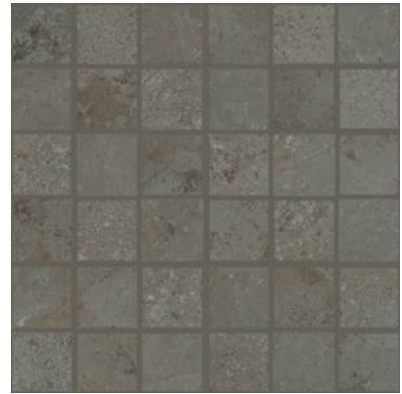

WORLD TILE

PRODUCT
MENFI GREY 2X2

Tile | 12"x12" | Porcelain

GRAPHIC VARIETY

ROOM SCENES

TECHNICAL DATA

CODE: QUEL-ME-M
NAME: Menfi Grey 2X2
SIZE: 12"x12"
SERIES: Elevation
FINISH: Natural
LOOK: Stone Look
EDGE: Rectified
FAMILY: Tile
FROST RESISTANCE: Yes
MOSAIC CHIP SIZE: 2"x2"
PEI: 4
BILLING UNIT: SF
STYLE: Traditional
SUITABLE FOR: Backsplash
TYPOLOGY: Porcelain
THICKNESS (APH): 10 mm
TYPE OF PIECE: Mosaic
USE: Floor and Wall