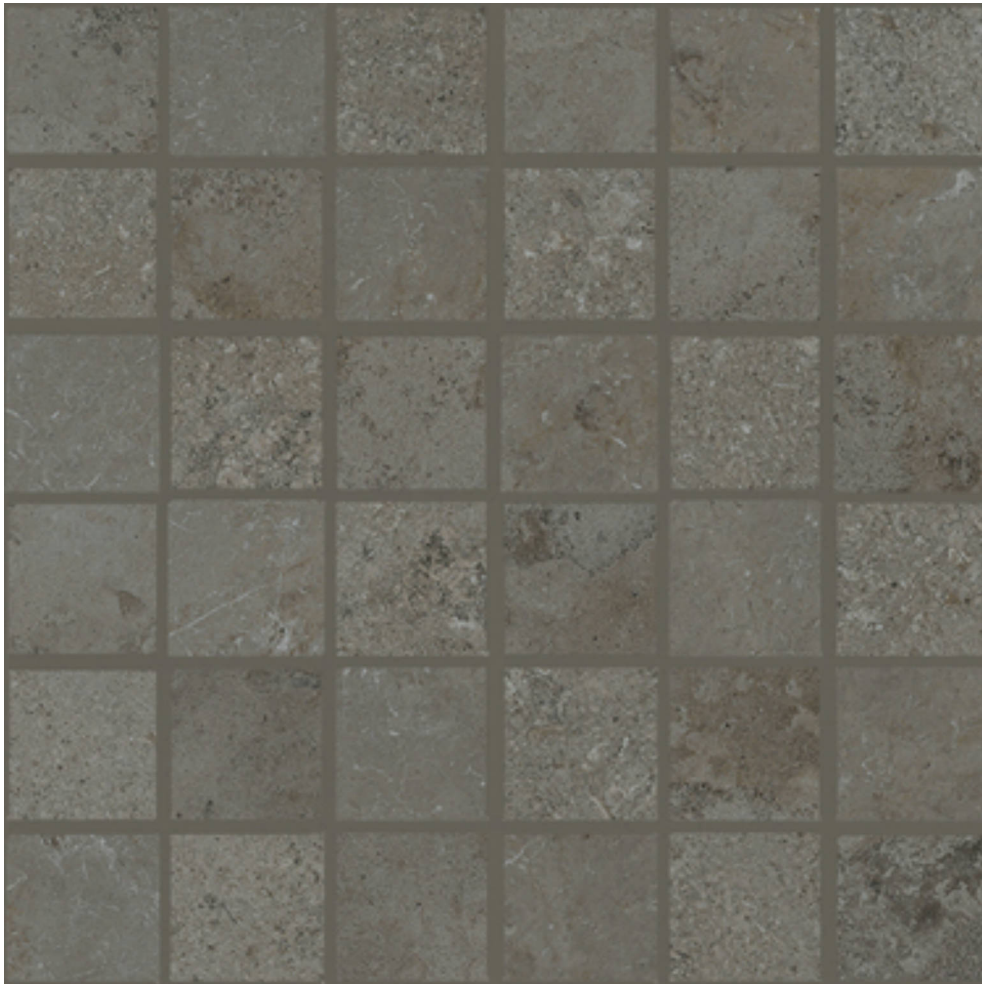

WORLD TILE

PRODUCT
MENFI GREY 2X2

Tile | 12"x12" | Porcelain

GRAPHIC VARIETY

ROOM SCENES

TECHNICAL DATA

CODE: QUEL-ME-M
NAME: Menfi Grey 2X2
SIZE: 12"x12"
SERIES: Elevation
FINISH: Natural
LOOK: Stone Look
EDGE: Rectified
FAMILY: Tile
FROST RESISTANCE: Yes
MOSAIC CHIP SIZE: 2"x2"
PEI: 4
BILLING UNIT: SF
STYLE: Traditional
SUITABLE FOR: Backsplash
TYPOLOGY: Porcelain
THICKNESS (APH): 10 mm
TYPE OF PIECE: Mosaic
USE: Floor and Wall