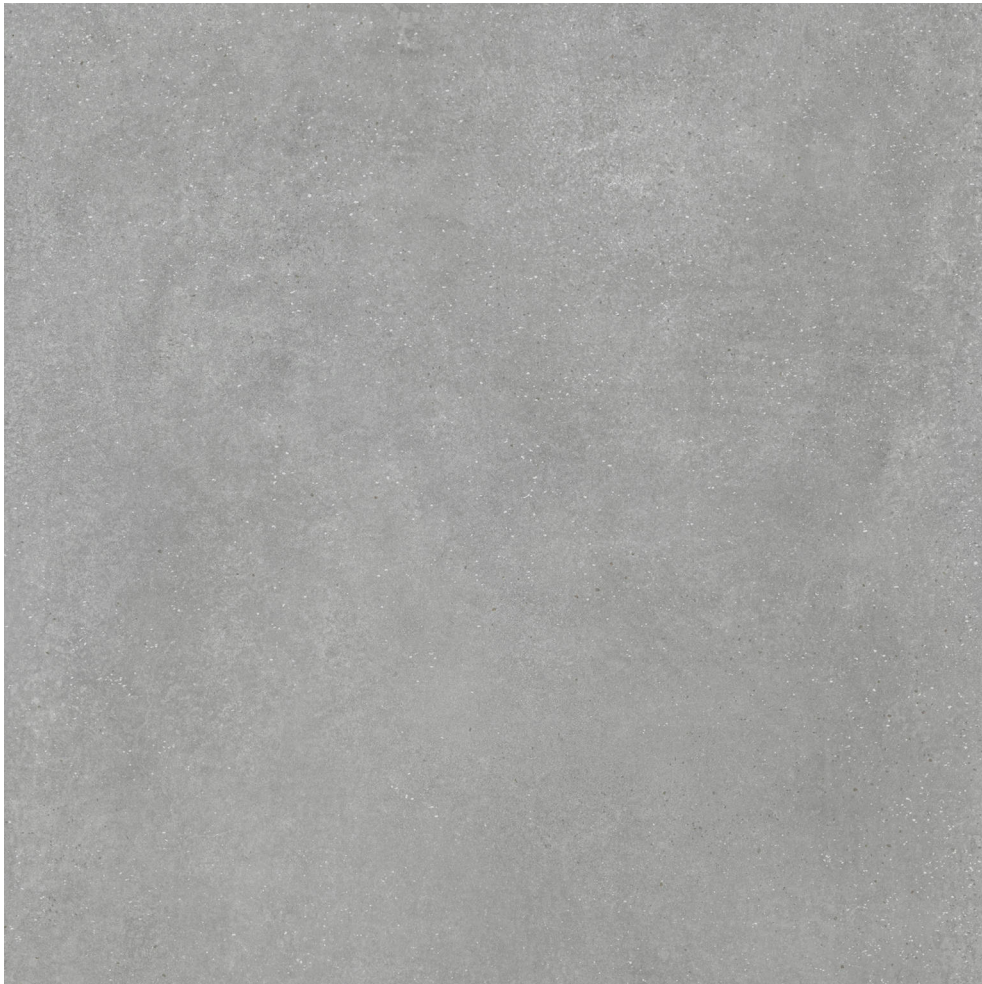

# WORLD TILE

---

**PRODUCT**  
**ASHLAND 48X48 GREY**

---

Tile | 48"x48" | Porcelain

## GRAPHIC VARIETY

## TECHNICAL DATA

CODE: QUAS-GR-7

NAME: Ashland 48X48 Grey

SIZE: 48"x48"

SERIES: Ashland

FINISH: Matt

LOOK: Concrete

EDGE: Rectified