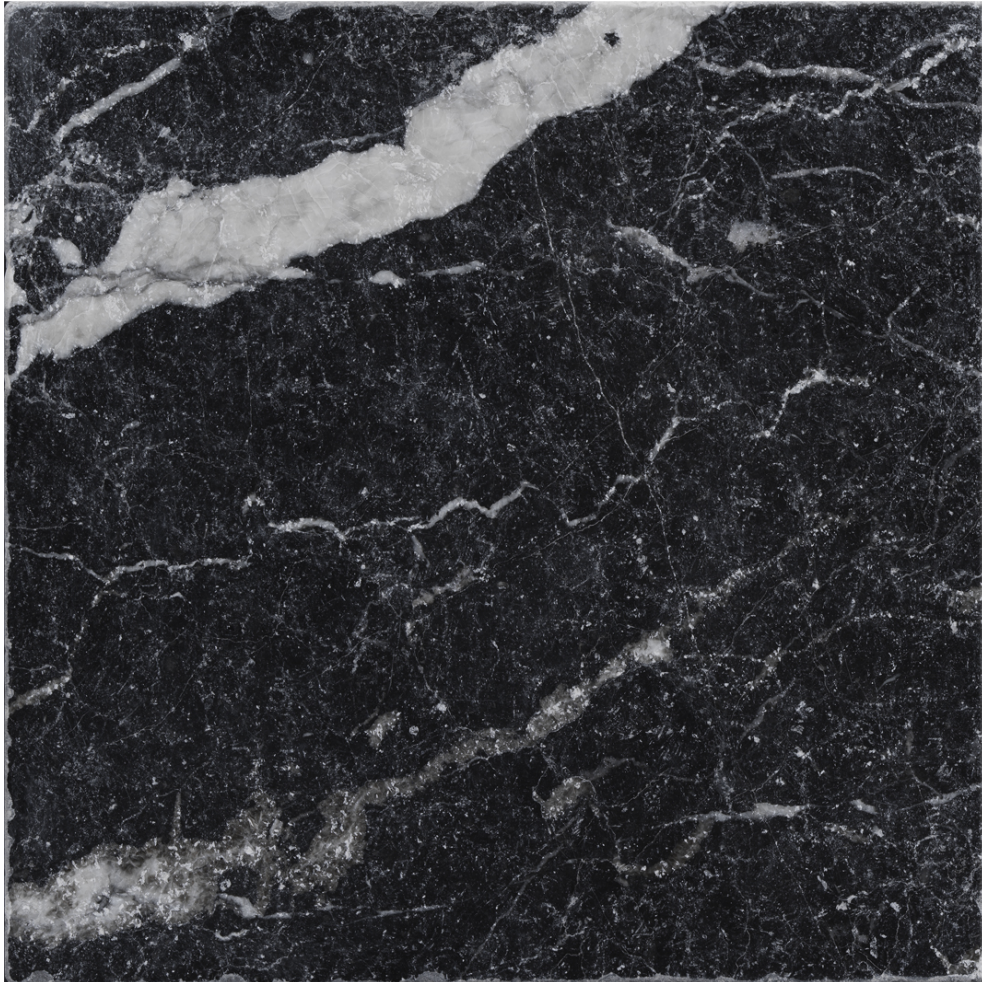

# WORLD TILE

---

### OBSESSION 10X10 NERO

---

Tile | 10"x10" | Glazed Porcelain

## TECHNICAL DATA

CODE: QUOB-NE-3  
NAME: Obsession 10x10 Nero  
SIZE: 10"x10"  
SERIES: Obsession  
FINISH: Matt  
LOOK: Marble Look  
BREAKING STRENGTH (APH):  $\geq 1300$  N  
CHEMICAL RESISTANCE (APH): GA GLA GHA  
DCOF (APH):  $> 0.42$   
STATUS: Coming soon  
FAMILY: Tile  
FROST RESISTANCE: Yes  
MOHS (APH): 6  
PEI: 3  
R VALUE (APH): R9  
BILLING UNIT: SF  
SHADE VARIATION: V1  
STAIN RESISTANCE (APH): 5  
STYLE: Classic  
SUITABLE FOR: Backsplash|Indoor|Shower  
TYPOLOGY: Glazed Porcelain  
THICKNESS (APH): 9 mm  
TYPE OF PIECE: Field Tile  
USE: Floor and Wall  
WATER ABSORPTION (APH):  $\leq 0.5\%$   
NOTES: 22 graphic variations