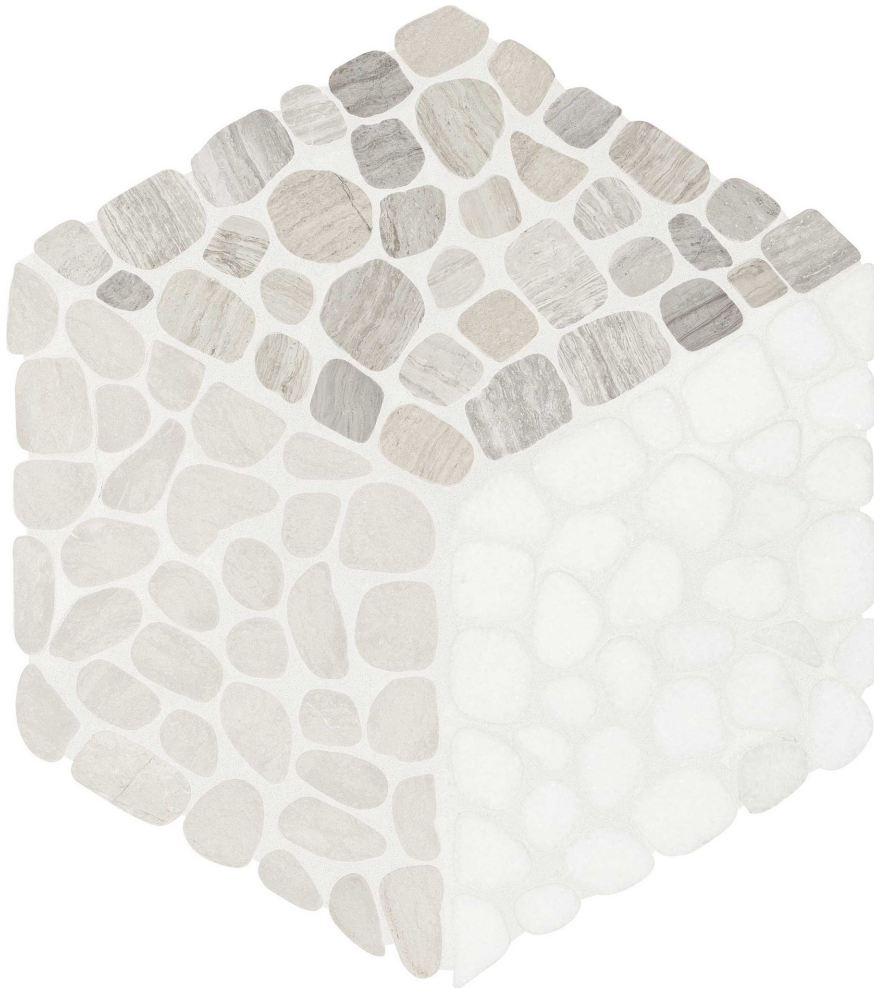

WORLD TILE

PRODUCT
CABANA HORIZON NODE PEBBLE

Stone | 10.2"×11.8" | Natural Stone

TECHNICAL DATA

CODE: AS5001-04520

NAME: Cabana Horizon Node Pebble

SIZE: 10.2"×11.8"

SERIES: Cabana

FINISH: Tumbled

FAMILY: Stone

BILLING UNIT: SF

SUITABLE FOR: Indoor|Shower

TYPOLOGY: Natural Stone

TYPE OF PIECE: Mosaic

USE: Floor and Wall

NOTES: Mosaic sheet sizes are nominal and may vary slightly due to standard manufacturing tolerances.