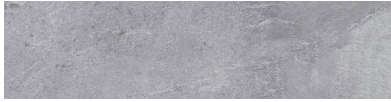

# WORLD TILE

---

**PRODUCT**  
**RAVELLO LIGHT GREY 3X12 SB**

---

Tile | 3"x12" | Porcelain

## TECHNICAL DATA

CODE: QURV-LI-SB  
NAME: Ravello Light Grey 3X12 SB  
SIZE: 3"x12"  
SERIES: Ravello  
FINISH: Natural  
LOOK: Stone Look  
EDGE: Rectified  
FAMILY: Tile  
FROST RESISTANCE: Yes  
PEI: 4  
BILLING UNIT: PC  
SHADE VARIATION: V4  
STYLE: Contemporary  
SUITABLE FOR: Indoor, Outdoor  
TYPOLOGY: Porcelain  
THICKNESS (APH): 7 mm  
TYPE OF PIECE: Bullnose  
USE: Floor and Wall