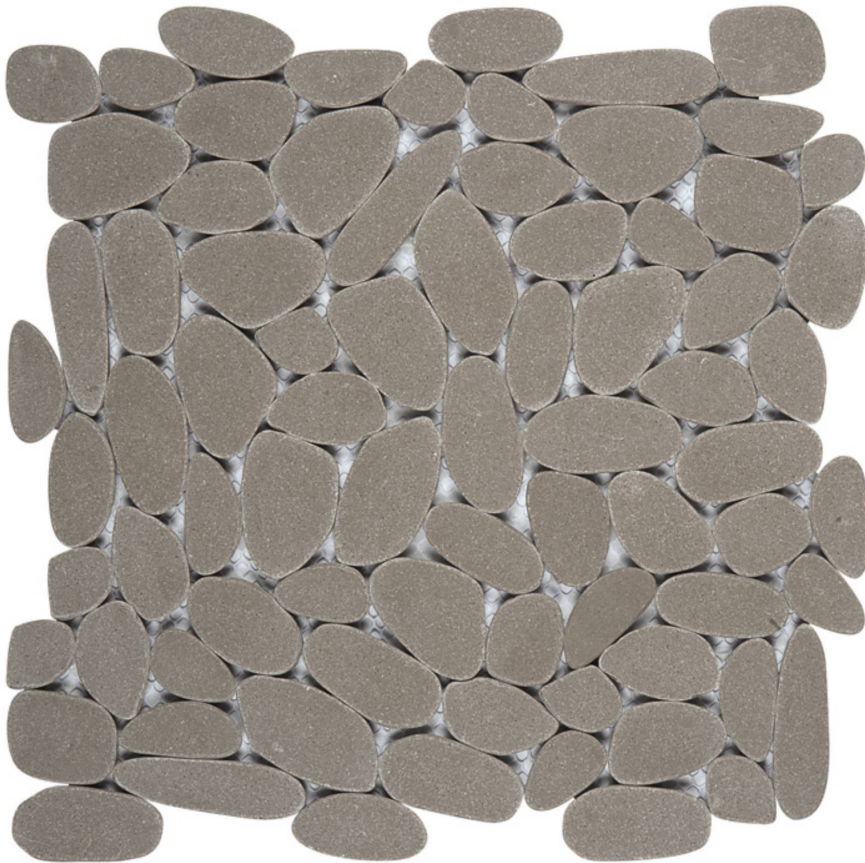

WORLD TILE

PRODUCT

LIGHT GREY SLICED RECONSTITUTED PEBBLE INTERLOCKING MOSAIC

Mosaic and Decorative Tile | 12"x12" | Natural Stone

TECHNICAL DATA

CODE: RVCHAWP030
NAME: Light Grey Sliced Reconstituted Pebble Interlocking Mosaic
SIZE: 12"x12"
SERIES: Chelsea Collection
LOOK: Multi-Look Mosaics
FAMILY: Mosaic and Decorative Tile
BILLING UNIT: SH
SUITABLE FOR: Backsplash, Indoor
TYPOLOGY: Natural Stone
TYPE OF PIECE: Mosaic
USE: Floor and Wall