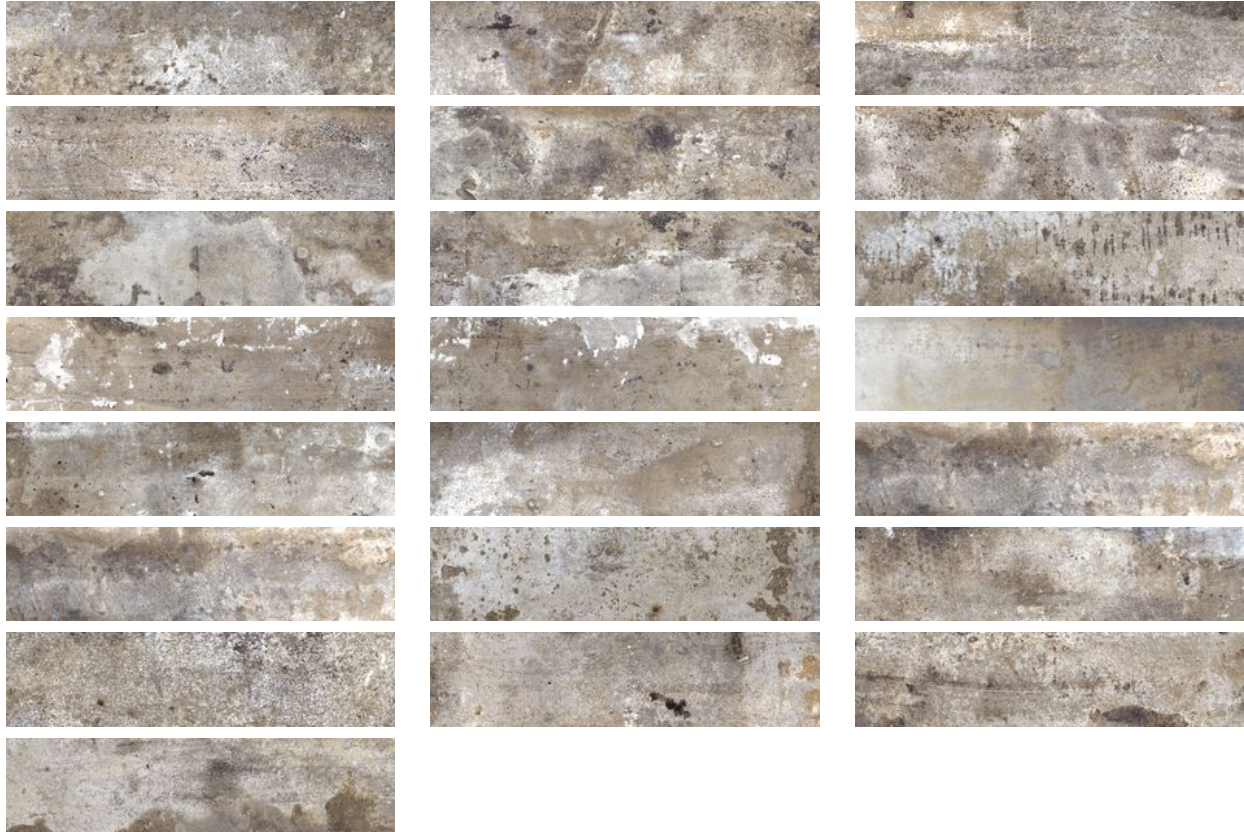

WORLD TILE

PRODUCT BRIX 2X10 MUD

Tile | 2"x10" | Glazed Porcelain

GRAPHIC VARIETY

ROOM SCENES

TECHNICAL DATA

CODE: QUBX-MD-1

NAME: Brix 2x10 Mud

SIZE: 2"x10"

SERIES: Brix

FINISH: Natural

LOOK: Terracotta

FAMILY: Tile

FROST RESISTANCE: Yes

PEI: 4

BILLING UNIT: SF

SHADE VARIATION: V4

STYLE: Rustic

SUITABLE FOR: Indoor|Shower|Backsplash|Outdoor

TPOLOGY: Glazed Porcelain

THICKNESS (APH): 10 mm

TYPE OF PIECE: Field Tile

USE: Floor and Wall

NOTES: The manufacturer of this tile states that it must be set with a 1CM (approx 3/8") grout joint. This is figured in the sf coverage of the tile. The carton with the correct grout joint covers 6.24 sf.