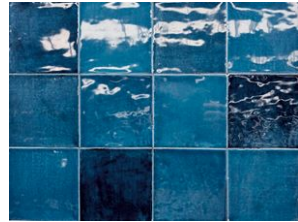

Handcrafted Aesthetic With its irregular edges and gentle surface variation, Morocco evokes the artisanal feel of traditional glazed clay tiles, while delivering the precision and durability of modern porcelain. • Glossy, Light-Reflective Finish Each tile features a high-shine surface that enhances its tone variation and texture, perfect for creating visual interest on walls, backsplashes, and feature spaces. • Vintage Character with a Modern Twist The color palette reflects classic Mediterranean tones—earthy neutrals, deep blues, and soft greens—reimagined for today’s interiors. • Low Maintenance, High Durability While Morocco mirrors the look of hand-molded Zellige tiles, it’s crafted in FROST PROOF porcelain, offering water resistance, stain protection, and easy cleaning for busy environments. • Versatile Formats Available in 3x11” and 5x5” sizes, Morocco tiles are ideal for vertical, horizontal, or herringbone patterns on floors or walls indoors and outdoors. They give you creative freedom to design anything from a bold backsplash to a serene spa-style shower wall. The Qualis Ceramica Morocco Collection celebrates imperfection most beautifully. It brings warmth, soul, and a touch of the exotic to interiors that value authenticity and style. Whether you’re designing a cozy kitchen nook or a statement wall, Morocco invites light, texture, and timeless elegance into your space.

Morocco Mint .39x9 Bullnose
.39"x9" | Porcelain

Morocco Ivory .39x9 Bullnose
.39"x9" | Porcelain

Morocco Artic .39x9 Bullnose
.39"x9" | Porcelain

Morocco Grey .39x9 Bullnose
.39"x9" | Porcelain

Morocco Green .39x9 Bullnose
.39"x9" | Porcelain

Morocco Coal .39x9 Bullnose
.39"x9" | Porcelain

Morocco Blue .39x9 Bullnose
.39"x9" | Porcelain

Morocco Grey 5x5
5"x5" | Porcelain

Morocco Green 5x5
5"x5" | Porcelain

Morocco Ivory 5x5
5"x5" | Porcelain

Morocco Coal 5x5
5"x5" | Porcelain