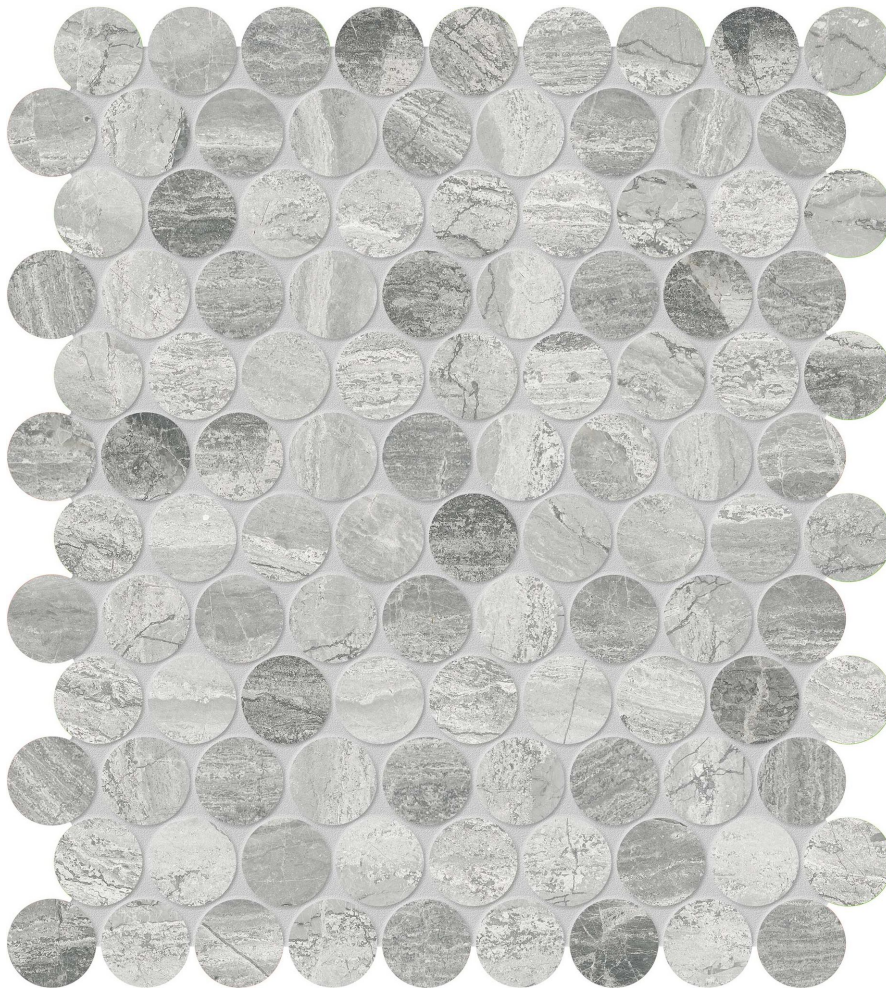

WORLD TILE

PRODUCT

VOLCANA NOTTE 1.25 PENNY ROUND MOSAIC

Stone | 10"x14" | Marble

TECHNICAL DATA

CODE: AS5001-03270

NAME: Volcana Notte 1.25 Penny Round Mosaic

SIZE: 10"x14"

SERIES: Volcana Notte

FINISH: Honed

FAMILY: Stone

MOSAIC CHIP SIZE: 1.25"x1.25"

BILLING UNIT: SF

SUITABLE FOR: Indoor|Shower

TYPOLOGY: Marble

TYPE OF PIECE: Mosaic

USE: Floor and Wall

NOTES: Sheet size shown is approximate. Actual dimensions refer to individual mosaic chips.

PACKING

Size	Product type	BOX			PALLET		
		pcs	sqft	lb	boxes	sqft	lb
10"x14"	Mosaic	5	4.95	25.465		49.5	