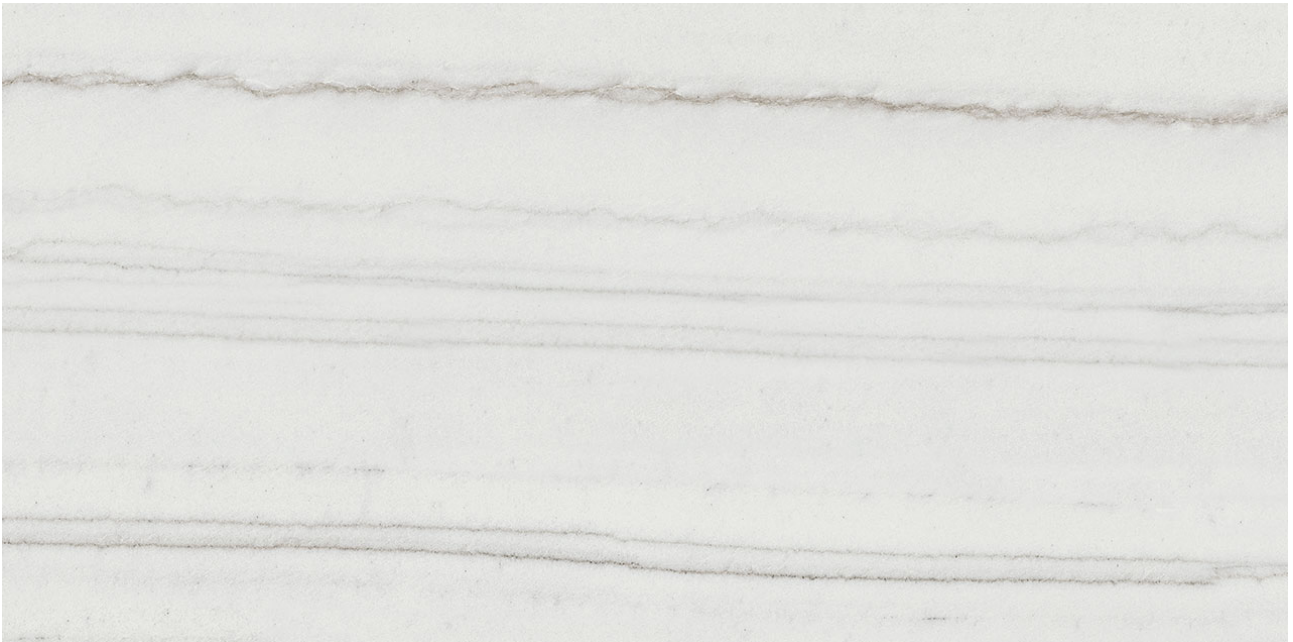

WORLD TILE

PRODUCT

ROYAL STONEWORKS 12X24 TUSCAN WHITE VEIN HONED

Tile | 12"x24" | Porcelain

TECHNICAL DATA

CODE: QUSW-TW-5H
NAME: Royal Stoneworks 12X24 Tuscan White Vein Honed
SIZE: 12"x24"
SERIES: Royal Stoneworks
FINISH: Honed
LOOK: Stone Look
EDGE: Rectified
FAMILY: Tile
FROST RESISTANCE: Yes
SPECIAL ORDER: Special Order
STYLE: Contemporary
SUITABLE FOR: Indoor|Shower
TYPOLOGY: Porcelain
TYPE OF PIECE: Field Tile
USE: Floor and Wall