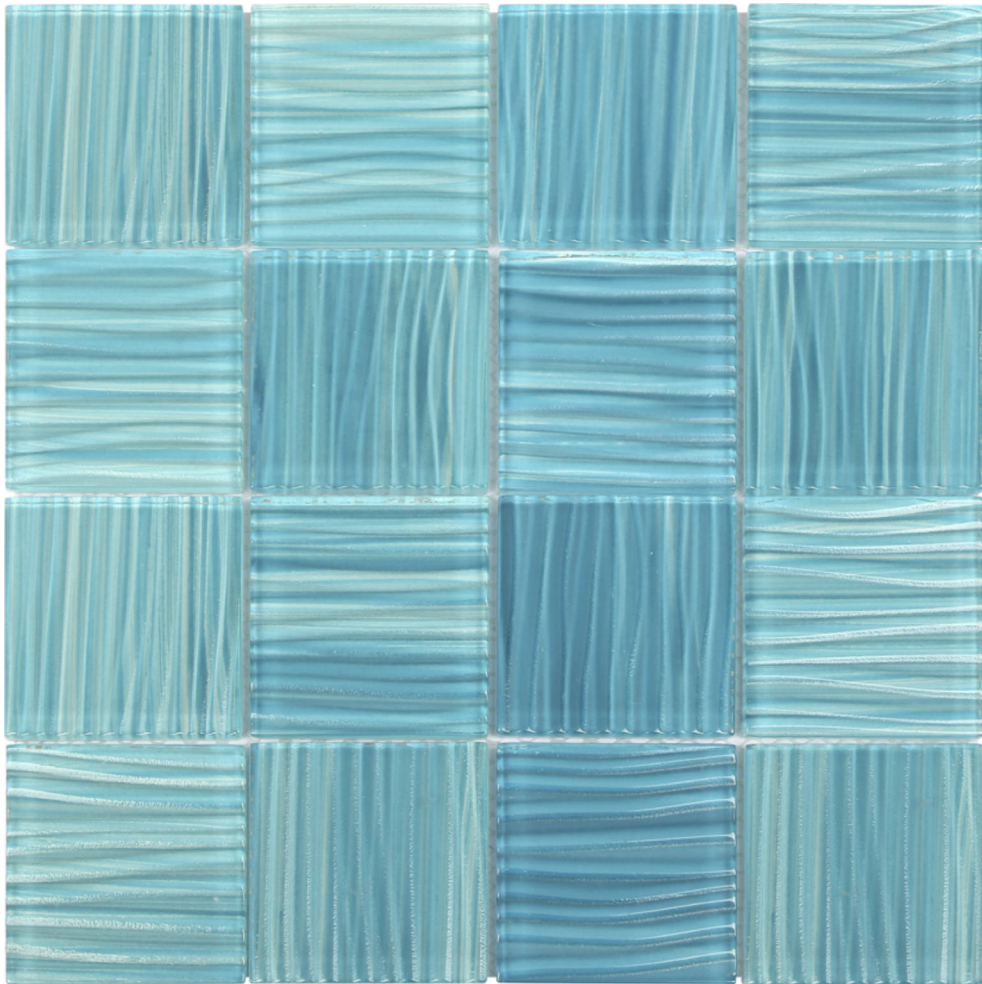

WORLD TILE

PRODUCT

3"X3" GLASS POOL STRIPED AQUAMARINE MOSAIC

Mosaic and Decorative Tile | 12"x12" | Glass

TECHNICAL DATA

CODE: RVCHAWV044

NAME: 3"X3" Glass Pool Striped Aquamarine Mosaic

SIZE: 12"x12"

SERIES: Chelsea Collection

LOOK: Multi-Look Mosaics

FAMILY: Mosaic and Decorative Tile

MOSAIC CHIP SIZE: 3"x3"

BILLING UNIT: SH

SUITABLE FOR: Backsplash,Indoor,Outdoor,Shower,Pool

TYPOLOGY: Glass

TYPE OF PIECE: Mosaic