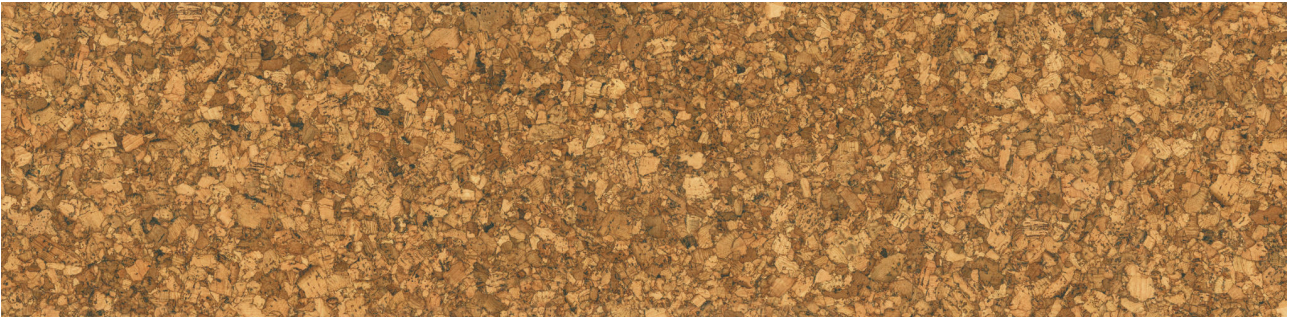

WORLD TILE

PRODUCT CORK CLICK PICO

Waterproof Flooring | 12"x48,6" | HDF

ROOM SCENES

TECHNICAL DATA

CODE: LCCORK202010

NAME: Cork Click Pico

SIZE: 12"x48,6"

SERIES: True Earth Cork Click

FINISH: Matt

LOOK: Wood Look

CLICK SYSTEM: UNICLIC system

COMMERCIAL WARRANTY: Class 33

FAMILY: Waterproof Flooring

PAD THICKNESS: 1 mm

PAD TYPE: Cork Underlayment

RESIDENTIAL WARRANTY: Class 23

SPECIAL ORDER: Special Order

STYLE: Contemporary

SUITABLE FOR: Indoor

SURFACE TEXTURE: Cork

TYPOLOGY: HDF

TYPE OF PIECE: Field Tile

TOTAL THICKNESS: 1.0 mm

USE: Floor only

WEAR LAYER: AC5 Hotcoat® with aluminum oxide

NOTES: These SKUs are special order and take approximately two weeks to deliver

PACKING

Size	Product type	BOX			PALLET		
		pcs	sqft	lb	boxes	sqft	lb
12"x48,6"	Field Tile	5	20.26		54		