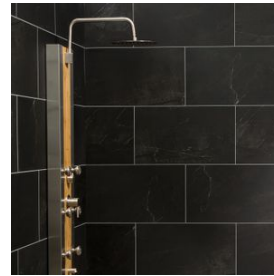

## SERIES BLACK ICE

---

Stone Look | | SPC

### PRODUCTS

**Black Ice Shower Bench 26x18.63x3**  
26"x18.63"x3" | SPC

**Black Ice 94" Trim Kit, 2 Inside Corners, 2 J Trims, 2 L Trims**  
25"x15" | SPC

**Black Ice Wall Tile 25x15**  
25"x15" | SPC

**Black Ice Shower Niche 14.5 x12 Inside**  
14.5"x12"x2" | SPC