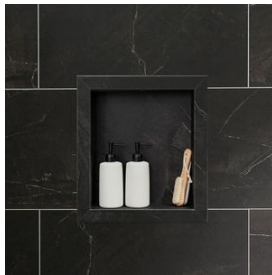

## SERIES BLACK ICE

---

Stone Look | | SPC

### PRODUCTS

**Black Ice Shower Bench 26x18.63x3**  
26"x18.63"x3" | SPC

**Black Ice 94" Trim Kit, 2 Inside Corners, 2 J Trims, 2 L Trims**  
25"x15" | SPC

**Black Ice Wall Tile 25x15**  
25"x15" | SPC

**Black Ice Shower Niche 14.5 x12 Inside**  
14.5"x12"x2" | SPC

**Black Ice Shower Shelf 14.56x7.12x2**  
14.5"x12"x2" | SPC