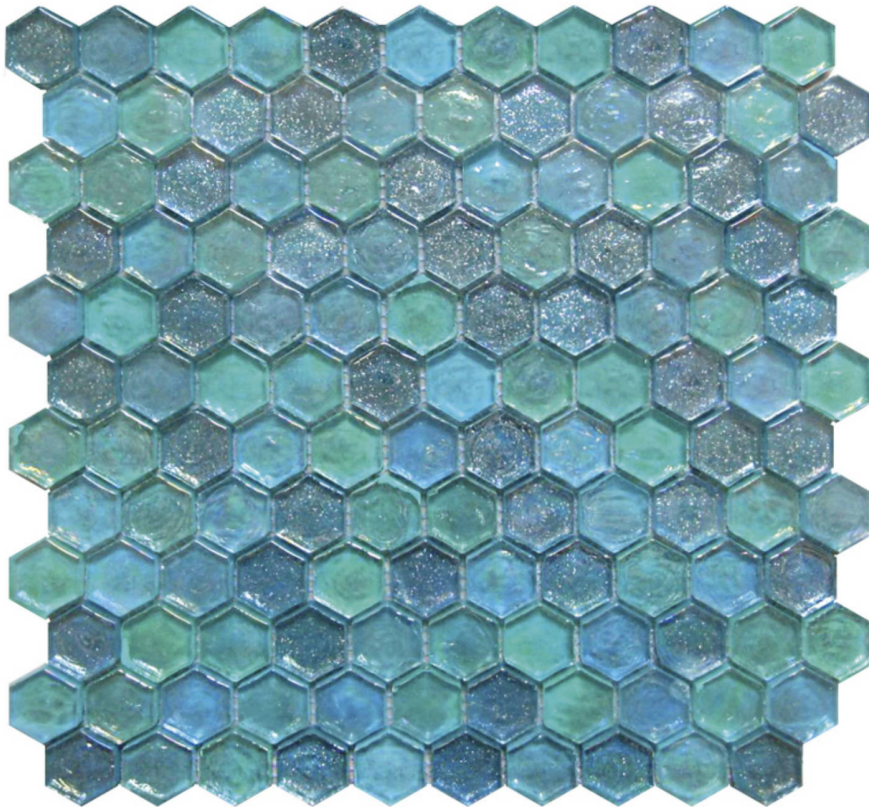

WORLD TILE

PRODUCT

HEXAGON MIX BLUE GLASS MOSAIC

Mosaic and Decorative Tile | 12"x12" | Glass

TECHNICAL DATA

CODE: RVCHAWV140
NAME: Hexagon Mix Blue Glass Mosaic
SIZE: 12"x12"
SERIES: Chelsea Collection
LOOK: Multi-Look Mosaics
FAMILY: Mosaic and Decorative Tile
BILLING UNIT: SH
SUITABLE FOR: Backsplash|Indoor|Outdoor|Shower|Pool
TYPOLOGY: Glass
TYPE OF PIECE: Mosaic
USE: Floor and Wall