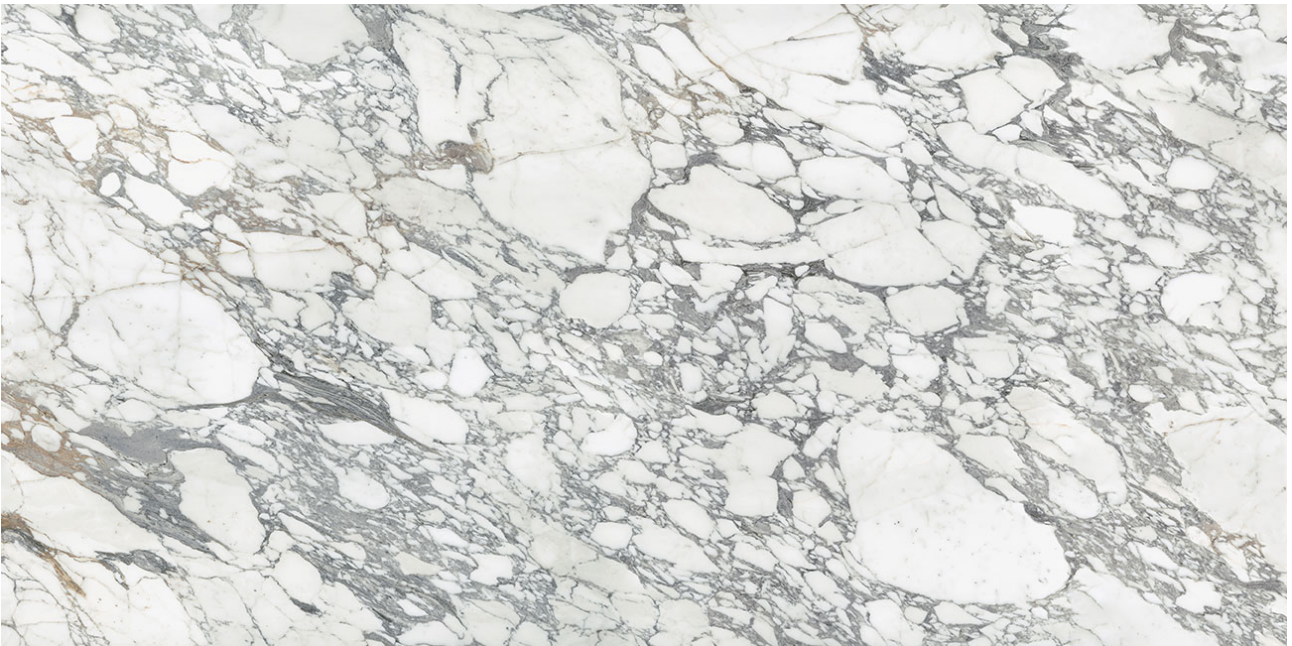

WORLD TILE

PRODUCT

ROYAL STONEWORKS 63X126 ITALIAN ARABESCATO POLISHED

Tile | 63"x126" | Sintered Slab

TECHNICAL DATA

CODE: QUSW-IA-1P
NAME: Royal Stoneworks 63X126 Italian Arabescato Polished
SIZE: 63"x126"
SERIES: Royal Stoneworks
FINISH: Polished
LOOK: Stone Look
EDGE: Rectified
FAMILY: Tile
FROST RESISTANCE: Yes
SHADE VARIATION: V3
SPECIAL ORDER: Special Order
STYLE: Contemporary
SUITABLE FOR: Indoor|Shower
TYPOLOGY: Sintered Slab
TYPE OF PIECE: Field Tile
USE: Floor and Wall