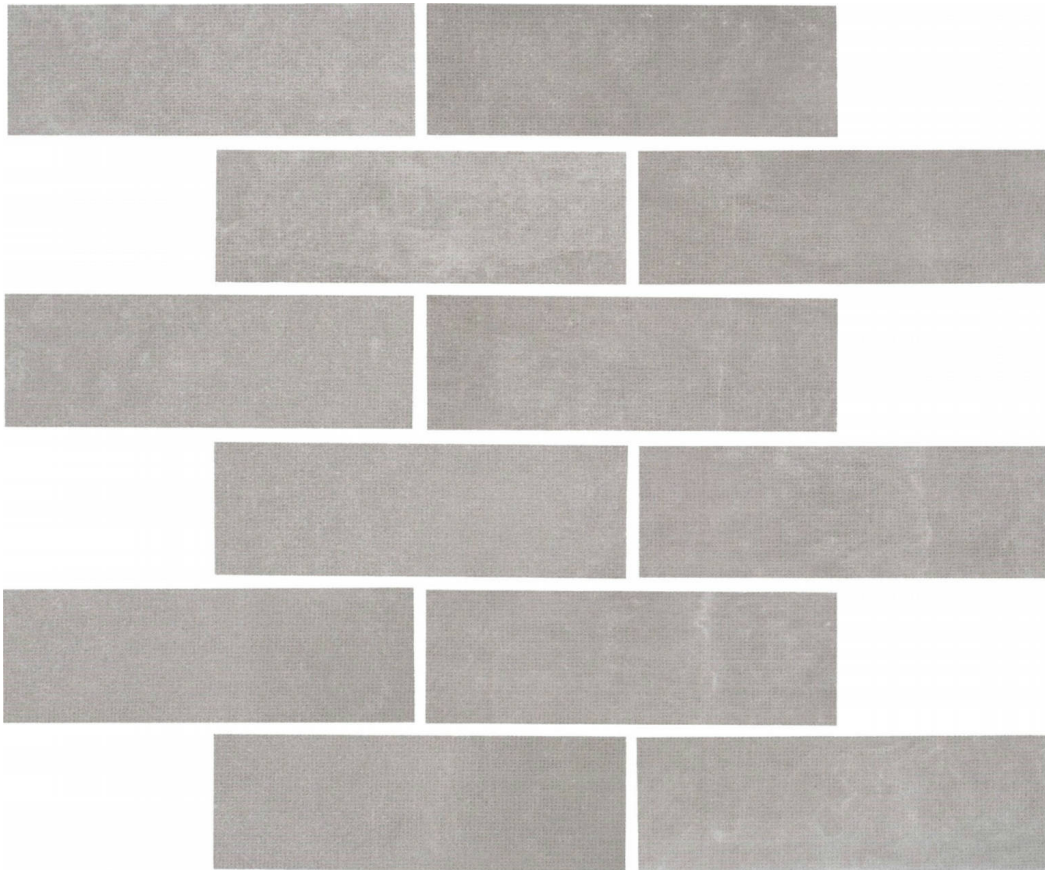

WORLD TILE

PRODUCT
BROADWAY SILVER 2X6 MOSAIC

Tile | 12"x15" | Porcelain

GRAPHIC VARIETY

TECHNICAL DATA

CODE: QUUR-BR-M2
NAME: Broadway Silver 2X6 Mosaic
SIZE: 12"x15"
SERIES: Urban
FINISH: Matt
LOOK: Concrete
FAMILY: Tile
FROST RESISTANCE: Yes
MOSAIC CHIP SIZE: 2"x6"
BILLING UNIT: SH
STYLE: Contemporary
SUITABLE FOR: Indoor
TYPOLOGY: Porcelain
TYPE OF PIECE: Mosaic
USE: Floor and Wall