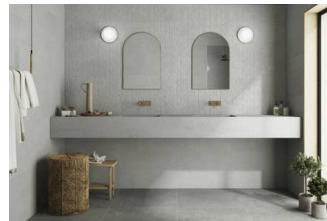

Ashland 6X24 Grey
6"x24" | Porcelain