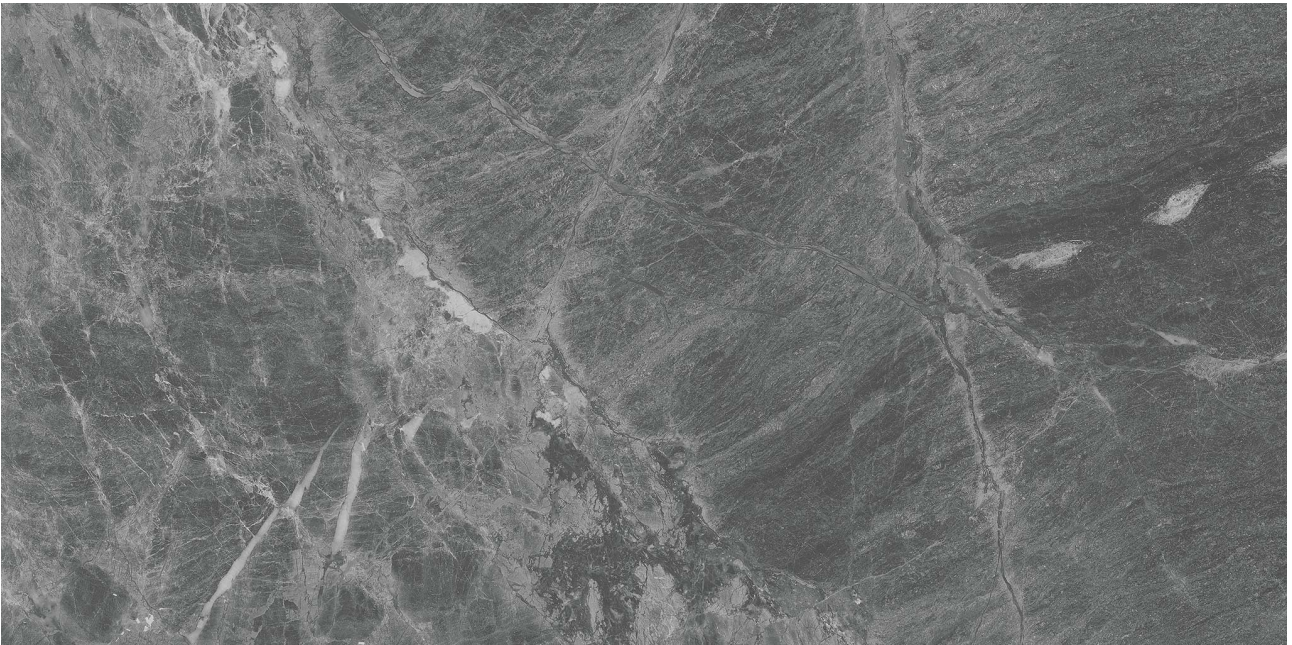

WORLD TILE

PRODUCT
GEMMA MYSTIQUE 12X24

Stone | 12"x24" | Marble

TECHNICAL DATA

CODE: AS5000-03560
NAME: Gemma Mystique 12x24
SIZE: 12"x24"
SERIES: Virtue Bianco
FINISH: Honed
EDGE: Straight Edge
FAMILY: Stone
BILLING UNIT: SF
SUITABLE FOR: Indoor|Shower
TYPOLOGY: Marble
TYPE OF PIECE: Field Tile
USE: Floor and Wall