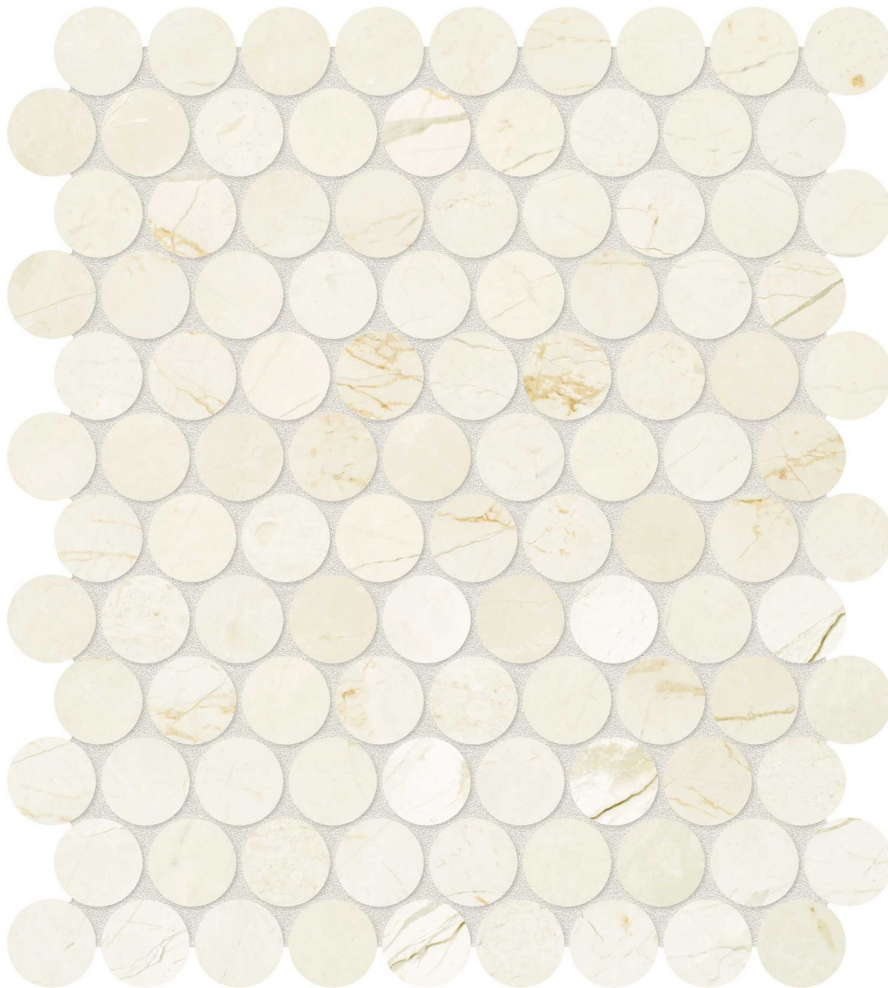

# WORLD TILE

---

### AVORIO CREMA 1.25 PENNY ROUND MOSAIC

---

Stone | 10"x14" | Marble

### TECHNICAL DATA

CODE: AS5001-02610

NAME: Avorio Crema 1.25 Penny Round Mosaic

SIZE: 10"x14"

SERIES: Avorio Crema

FINISH: Honed

FAMILY: Stone

MOSAIC CHIP SIZE: 1.25"x1.25"

BILLING UNIT: SF

SUITABLE FOR: Indoor|Shower

TYPOLOGY: Marble

TYPE OF PIECE: Mosaic

USE: Floor and Wall

NOTES: Sheet size shown is approximate. Actual dimensions refer to individual mosaic chips.