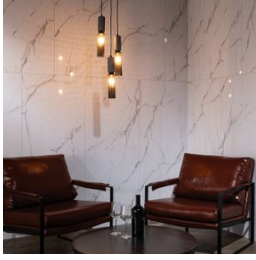

WORLD TILE

SERIES OLYMPUS GLOSS WALL

Stone Look | | SPC

PRODUCTS

Olympus Gloss Wall Panel
48x120
48"x120" | SPC

Olympus Gloss Wall Panel 24x48
24"x48" | SPC

Olympus Gloss Shower Bench 26x18.63x3
26"x18.63"x3" | SPC

Olympus Gloss Shower Shelf
14.56x7.12x2
14.5"x12"x2" | SPC

ROOM SCENES

Size	Product type	BOX			PALLET		
		pcs	sqft	lb	boxes	sqft	lb
48"x120"	Panel	1					
24"x48"	Panel	5					
26"x18.63"x3"							
14.5"x12"x2"							