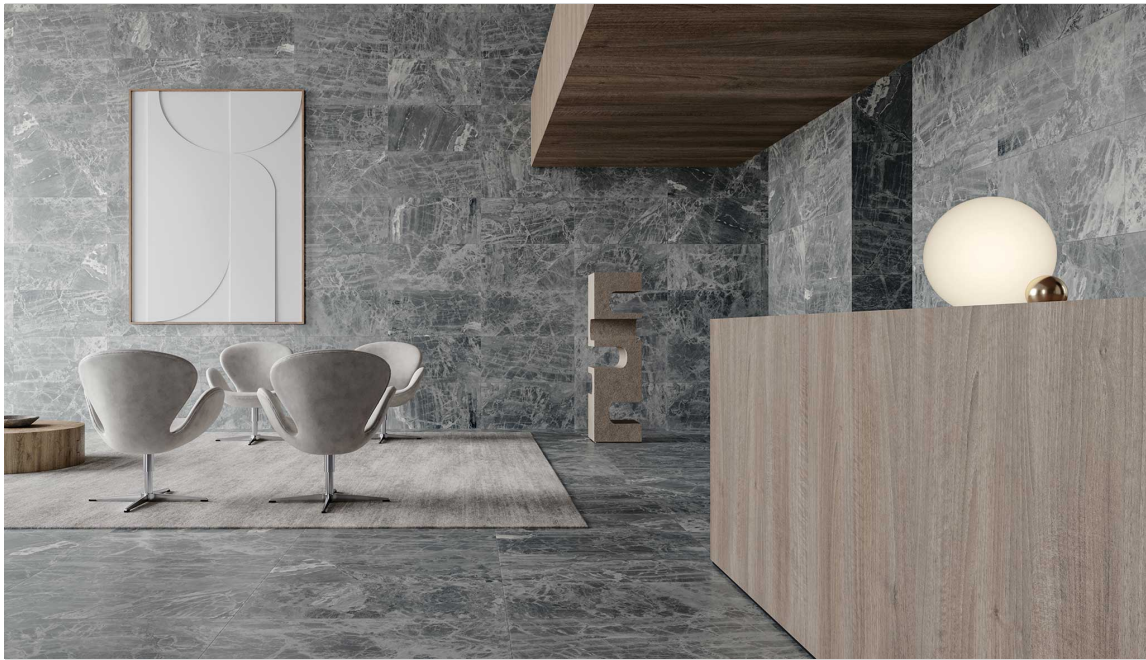

Gemma Mystique 3x12
3"x12" | Marble

Gemma Mystique 1.25x12 Deco-Bar
1.25"x12" | Marble

Gemma Mystique .5x12 Deco-Bar
0.5"x12" | Marble

ROOM SCENES

Size	Product type	BOX			PALLET		
		pcs	sqft	lb	boxes	sqft	lb
18"x36"	Field Tile	2	9.04	58.93		325.44	
12"x24"	Field Tile	4	7.97	52.492		382.56	
12"x12"	Mosaic	5	4.95	26.345		49.5	
10.5"x12"	Mosaic	5	4.41	22.31		44.1	
3"x12"	Field Tile	30	7.43	42.6		378.93	
1.25"x12"	Trim	5	4.41	22.82		44.1	
0.5"x12"	Trim	50		17.4			