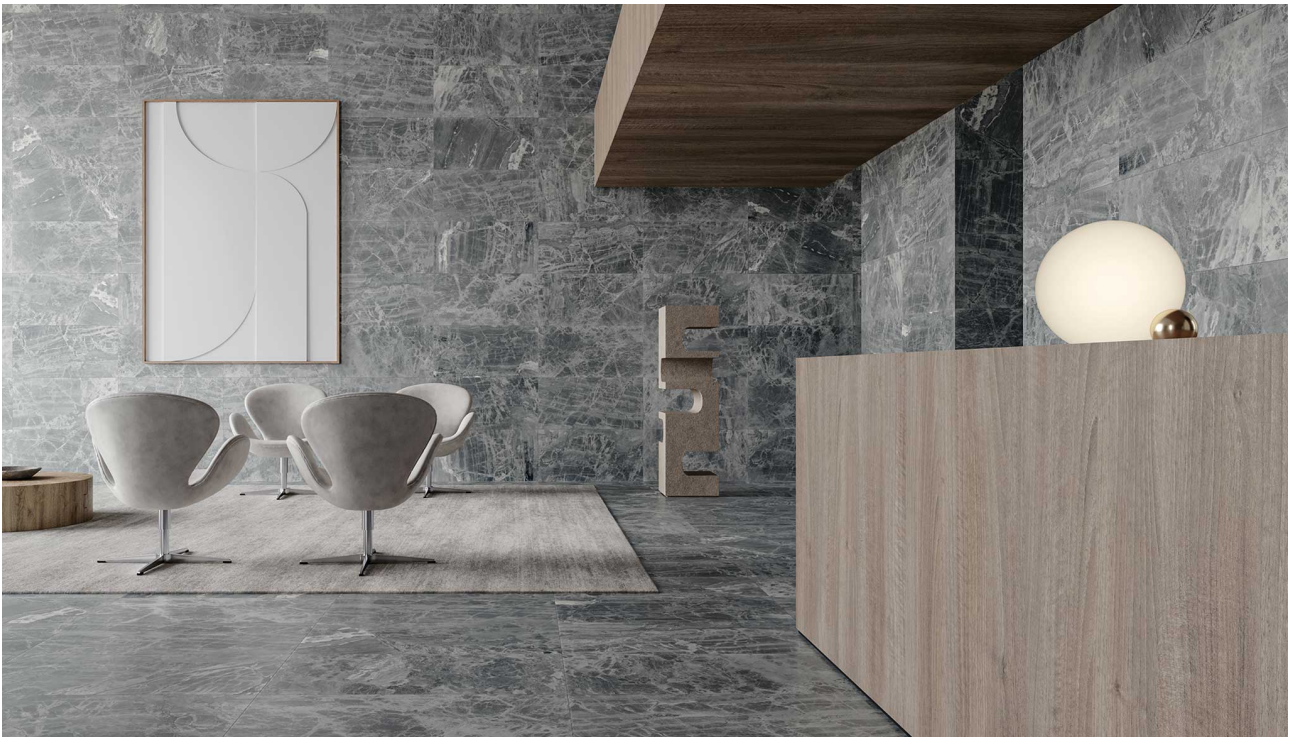

WORLD TILE

SERIES GEMMA MYSTIQUE

|| Marble

PRODUCTS

Gemma Mystique 18x36
18"x36" | Marble

Gemma Mystique 12x24
12"x24" | Marble

Gemma Mystique 2 Hexagon Mosaic
12"x12" | Marble

Gemma Mystique 2x6 Picket Mosaic
10.5"x12" | Marble

Gemma Mystique 3x12
3"x12" | Marble

Gemma Mystique 1.25x12 Deco-Bar
1.25"x12" | Marble

Gemma Mystique .5x12 Deco-Bar
0.5"x12" | Marble

ROOM SCENES

Size	Product type	BOX			PALLET		
		pcs	sqft	lb	boxes	sqft	lb
18"x36"	Field Tile	2	9.04	58.93		325.44	
12"x24"	Field Tile	4	7.97	52.492		382.56	
12"x12"	Mosaic	5	4.95	26.345		49.5	
10.5"x12"	Mosaic	5	4.41	22.31		44.1	
3"x12"	Field Tile	30	7.43	42.6		378.93	
1.25"x12"	Trim	5	4.41	22.82		44.1	
0.5"x12"	Trim	50		17.4			