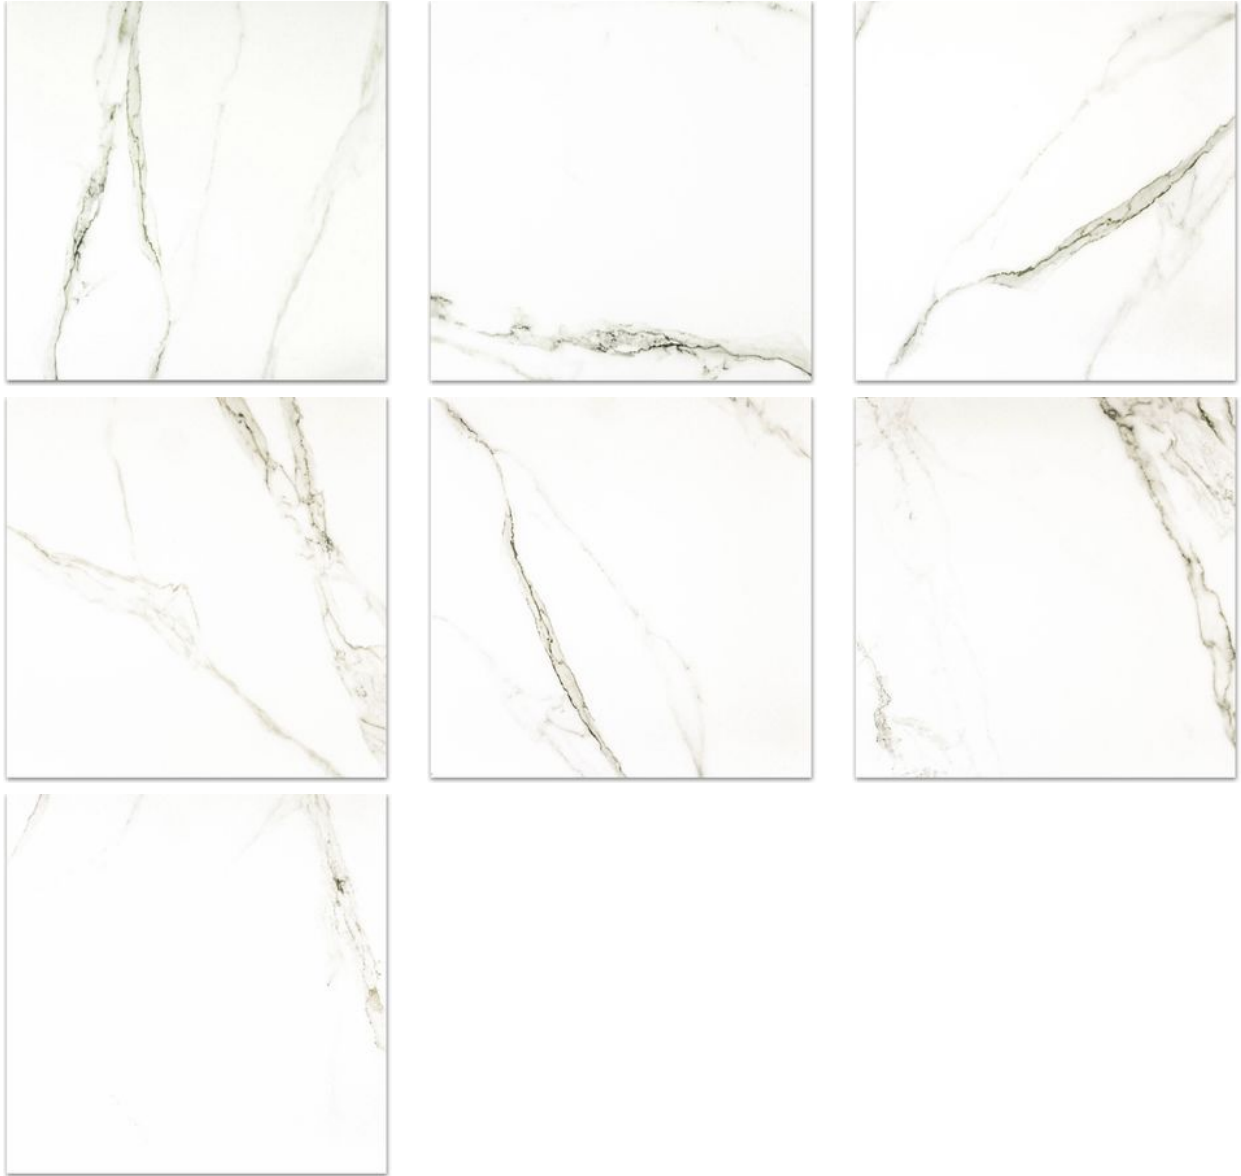

WORLD TILE

PRODUCT
MATTE ADORATION 24X24

Tile | 24"x24" | Porcelain

GRAPHIC VARIETY

TECHNICAL DATA

CODE: QUAD-AD-3N
NAME: Matte Adoration 24X24
SIZE: 24"x24"
SERIES: Ardor
FINISH: Matt
LOOK: Marble Look
EDGE: Rectified
FAMILY: Tile
FROST RESISTANCE: Yes
BILLING UNIT: SF
STYLE: Contemporary
SUITABLE FOR: Indoor
TYPOLOGY: Porcelain
TYPE OF PIECE: Field Tile
USE: Floor and Wall