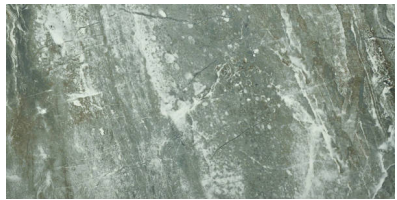

WORLD TILE

PRODUCT PARANA 12X24

Tile | 12"x24" | Porcelain

GRAPHIC VARIETY

TECHNICAL DATA

CODE: QURI-PA-1
NAME: Parana 12X24
SIZE: 12"x24"
SERIES: River Series
FINISH: Matt
LOOK: Marble Look
FAMILY: Tile
FROST RESISTANCE: Yes
PEI: 4
BILLING UNIT: SF
STYLE: Classic
SUITABLE FOR: Indoor
TYPOLOGY: Porcelain
TYPE OF PIECE: Field Tile
USE: Floor and Wall