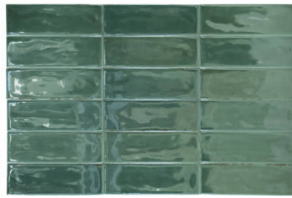

WORLD TILE

SERIES BARCELONA

Hand-crafted | Ceramic | Porcelain

PRODUCTS

Barcelona 0.39X9" Blue Trim
0.39"x9" | Ceramic

Barcelona 0.39X9" Green Trim
0.39"x9" | Ceramic

Barcelona 0.39X9" Greige Trim
0.39"x9" | Ceramic

Barcelona 0.39X9" Olive Trim
0.39"x9" | Ceramic

Barcelona 0.39X9" Sky Trim
0.39"x9" | Ceramic

Barcelona 0.39X9" White Trim
0.39"x9" | Ceramic

Barcelona 2x6" Blue
2"x6" | Porcelain

Barcelona 2x6" Green
2"x6" | Porcelain

Barcelona 2x6" Greige
2"x6" | Porcelain

Barcelona 2x6" Olive
2"x6" | Porcelain

Barcelona 2x6" Sky
2"x6" | Porcelain

Barcelona 2x6" White
2"x6" | Porcelain

ROOM SCENES

Size	Product type	BOX			PALLET		
		pcs	sqft	lb	boxes	sqft	lb
0.39"x9"	Bullnose	30					
2"x6"	Field Tile	60	4.84		136		