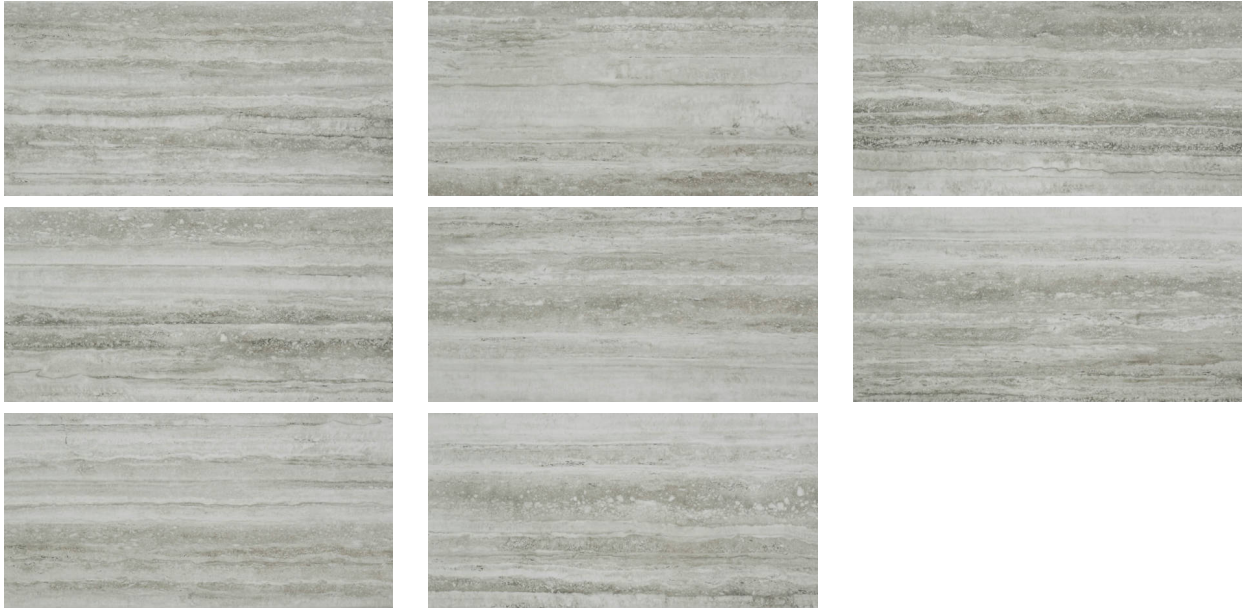

WORLD TILE

PRODUCT

TREISTE TRAVERTINI HONED 12X24

Tile | 12"x24" | Glazed Porcelain

GRAPHIC VARIETY

TECHNICAL DATA

CODE: QULX-TR-2H
NAME: Treiste Travertini Honed 12X24
SIZE: 12"x24"
SERIES: Luxury
FINISH: Matt
LOOK: Marble Look
EDGE: Rectified
FAMILY: Tile
FROST RESISTANCE: Yes
PEI: 4
BILLING UNIT: SF
STYLE: Contemporary
SUITABLE FOR: Indoor, Shower
TYPOLOGY: Glazed Porcelain
TYPE OF PIECE: Field Tile
USE: Floor and Wall