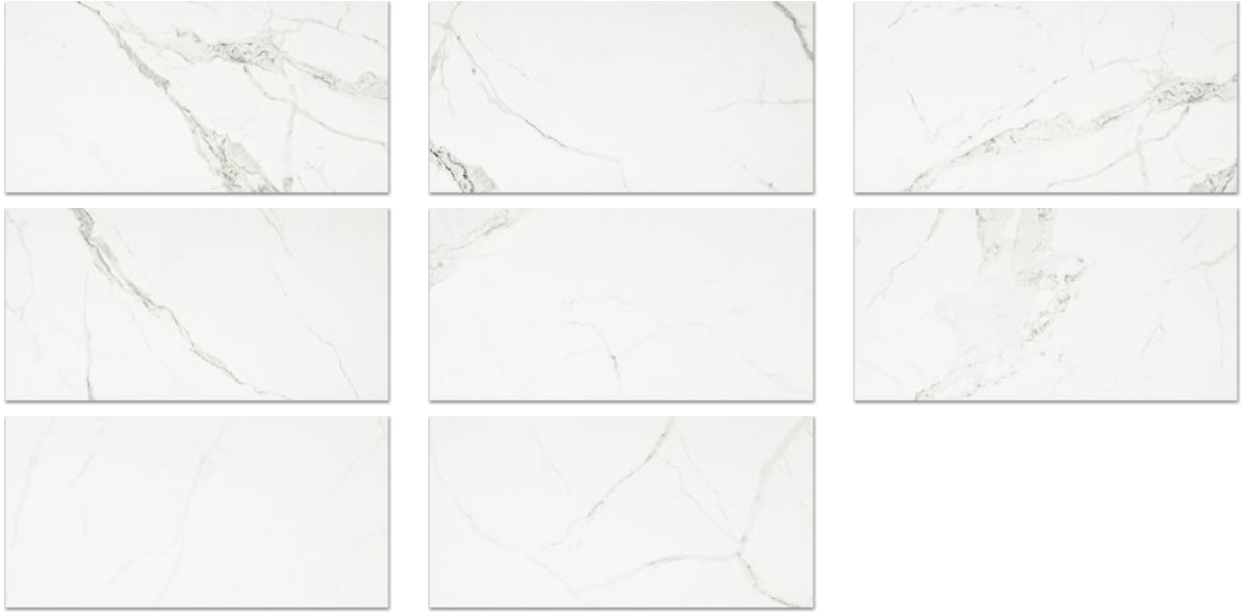

# WORLD TILE

---

**PRODUCT**  
**MATTE LOVE 12X24**

---

Tile | 12"x24" | Porcelain

## GRAPHIC VARIETY

## TECHNICAL DATA

CODE: QUAD-LO-2N  
NAME: Matte Love 12X24  
SIZE: 12"x24"  
SERIES: Ardor  
FINISH: Matt  
LOOK: Marble Look  
EDGE: Rectified  
FAMILY: Tile  
FROST RESISTANCE: Yes  
BILLING UNIT: SF  
STYLE: Contemporary  
SUITABLE FOR: Indoor  
TYPOLOGY: Porcelain  
TYPE OF PIECE: Field Tile  
USE: Floor and Wall