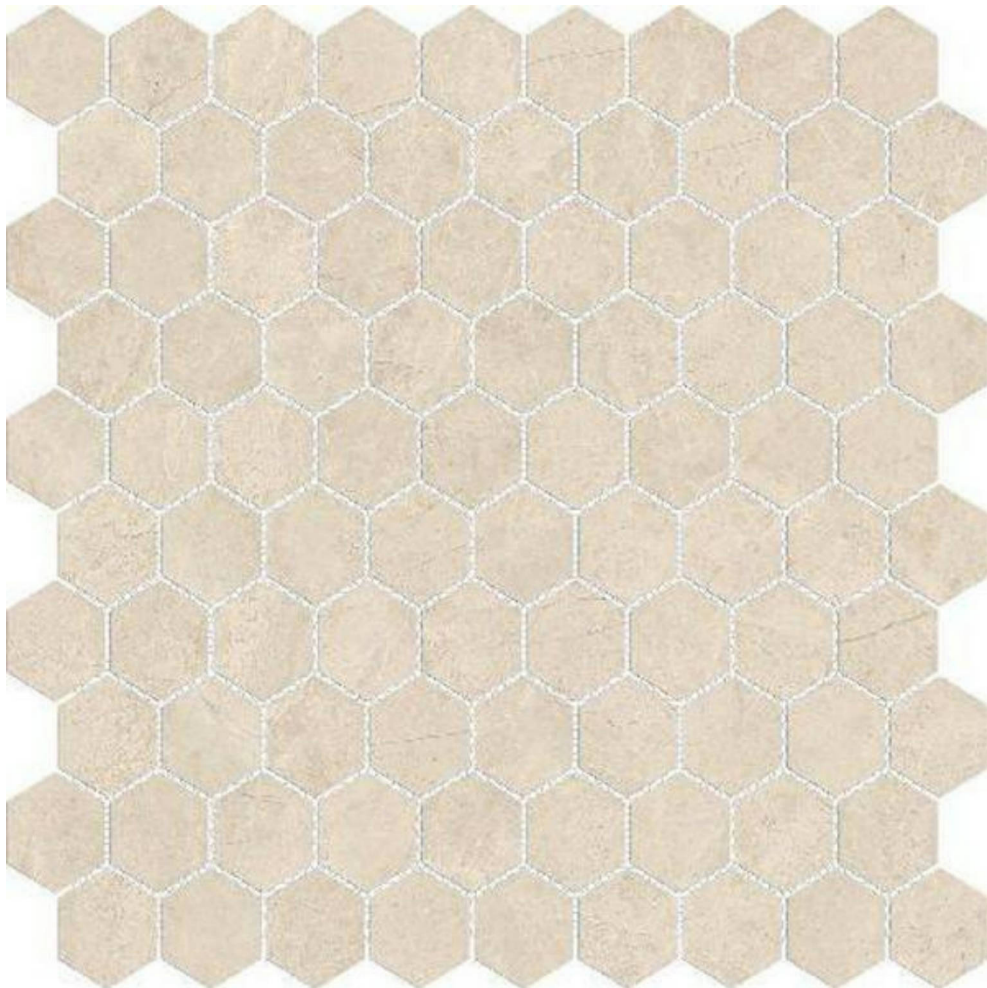

# WORLD TILE

---

### POLISHED 1\'' AFFECTION HEX MOSAIC

---

Tile | 12"x12" | Porcelain

## TECHNICAL DATA

CODE: QUAD-AF-M2PN  
NAME: Polished 1" Affection Hex Mosaic  
SIZE: 12"x12"  
SERIES: Ardor  
FINISH: Polished  
LOOK: Marble Look  
EDGE: Rectified  
FAMILY: Tile  
FROST RESISTANCE: Yes  
MOSAIC CHIP SIZE: 1"  
BILLING UNIT: SF  
STYLE: Contemporary  
SUITABLE FOR: Backsplash|Indoor  
TYPOLOGY: Porcelain  
TYPE OF PIECE: Mosaic  
USE: Floor and Wall