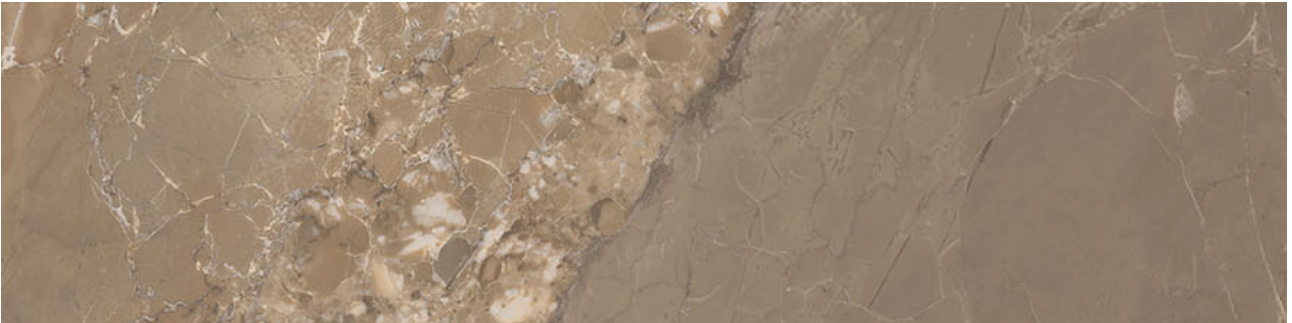

WORLD TILE

PRODUCT
DYNASTY TAUPE 3X12 BULLNOSE

Tile | 3"x12" | Porcelain

GRAPHIC VARIETY

TECHNICAL DATA

CODE: QUDY-TA-SB
NAME: Dynasty Taupe 3X12 Bullnose
SIZE: 3"x12"
SERIES: Dynasty
FINISH: Matt
LOOK: Marble Look
BREAKING STRENGTH (APH): min. 35 N/mm²
CHEMICAL RESISTANCE (APH): Not Affected
FAMILY: Tile
FROST RESISTANCE: Yes
PEI: 4
BILLING UNIT: PC
SHADE VARIATION: V4
STAIN RESISTANCE (APH): Not Affected
STYLE: Traditional
SUITABLE FOR: Indoor, Outdoor, Pool, Backsplash, Shower
TYPOLOGY: Porcelain
THICKNESS (APH): 8.5 Mm
TYPE OF PIECE: Bullnose
USE: Floor and Wall
WATER ABSORPTION (APH): <=0.5%