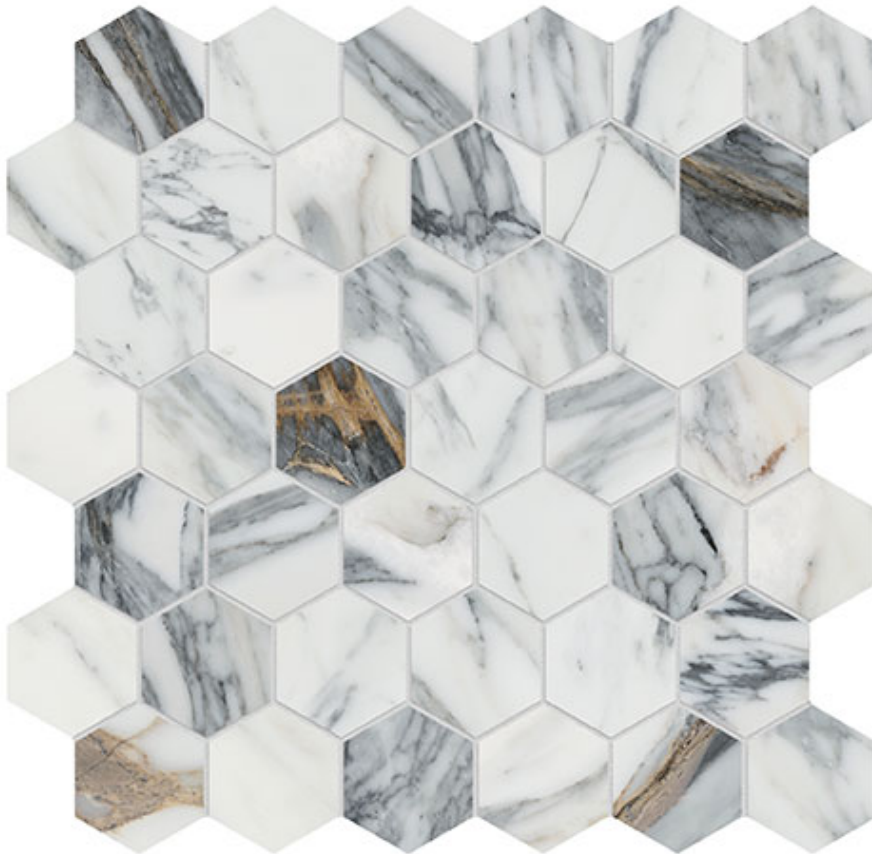

WORLD TILE

PRODUCT

ROYAL STONEWORKS 2\" REGAL WHITE VEIN HEX

Tile | 12"x12" | Porcelain

TECHNICAL DATA

CODE: QUSW-RW-HX
NAME: Royal Stoneworks 2" Regal White Vein Hex
SIZE: 12"x12"
SERIES: Royal Stoneworks
FINISH: Honed
LOOK: Stone Look
FAMILY: Tile
MOSAIC CHIP SIZE: 2"x2"
SHADE VARIATION: V3
SPECIAL ORDER: Special Order
STYLE: Contemporary
SUITABLE FOR: Indoor|Shower
TYPOLOGY: Porcelain
TYPE OF PIECE: Mosaic
USE: Floor and Wall