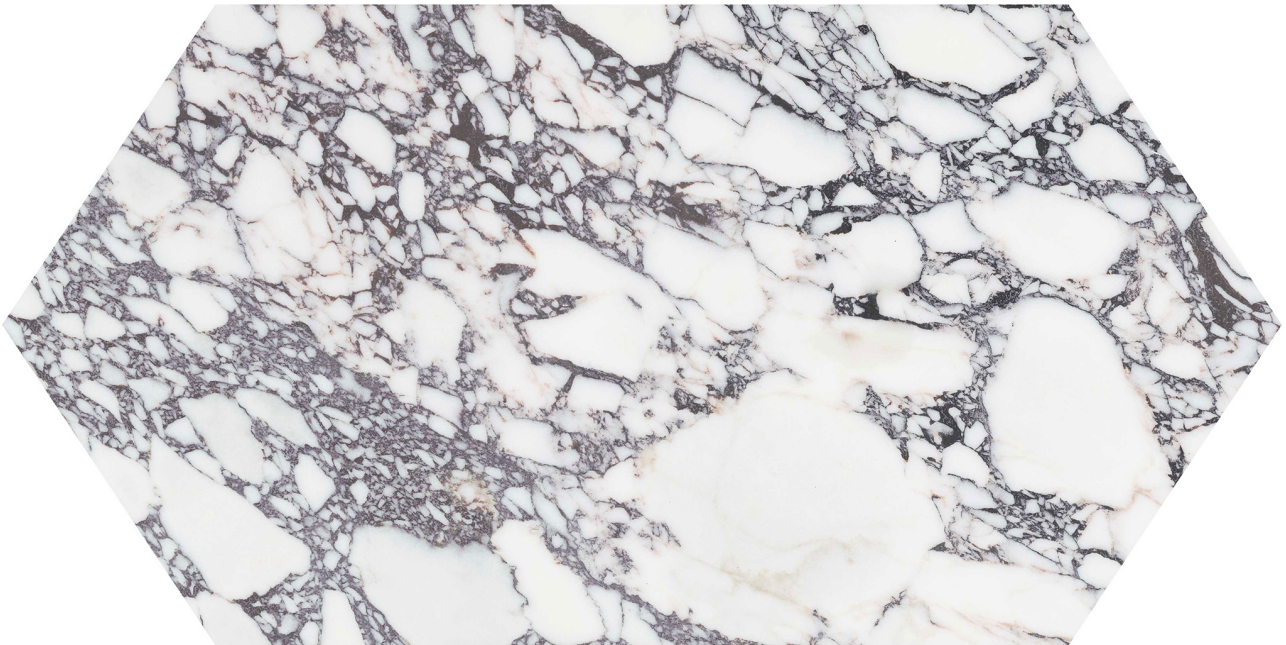

WORLD TILE

PRODUCT
VIOLA ROCCIA 24 PICKET

Stone | 12"x20" | Marble

TECHNICAL DATA

CODE: AS5000-05660

NAME: Viola Roccia 24 Picket

SIZE: 12"x20"

SERIES: Viola Roccia

FINISH: Honed

EDGE: Straight Edge

FAMILY: Stone

BILLING UNIT: SF

SUITABLE FOR: Indoor|Shower

TYPOLOGY: Marble

TYPE OF PIECE: Field Tile

USE: Floor and Wall