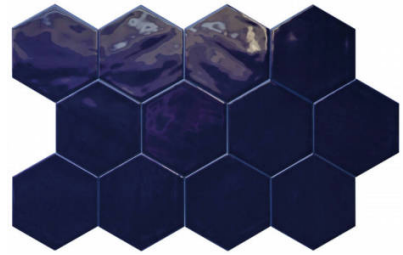

## SERIES RONDA

---

Hand-crafted | | Porcelain

## PRODUCTS

**Ronda 5.5X6.3" Aqua Hexagon**  
5.5"x6.3" | Porcelain

**Ronda 5.5X6.3" Blue Hexagon**  
5.5"x6.3" | Porcelain

**Ronda 5.5X6.3" Cobalt Hexagon**  
5.5"x6.3" | Porcelain

**Ronda 5.5X6.3" Green Hexagon**  
5.5"x6.3" | Porcelain

**Ronda 5.5X6.3" Mint Hexagon**  
5.5"x6.3" | Porcelain

**Ronda 5.5X6.3" Navy Blue Hexagon**  
5.5"x6.3" | Porcelain

**Ronda 5.5X6.3" Pearl Hexagon**  
5.5"x6.3" | Porcelain

**Ronda 5.5X6.3" Teal Hexagon**  
5.5"x6.3" | Porcelain

**Ronda 5.5X6.3" White Hexagon**  
5.5"x6.3" | Porcelain