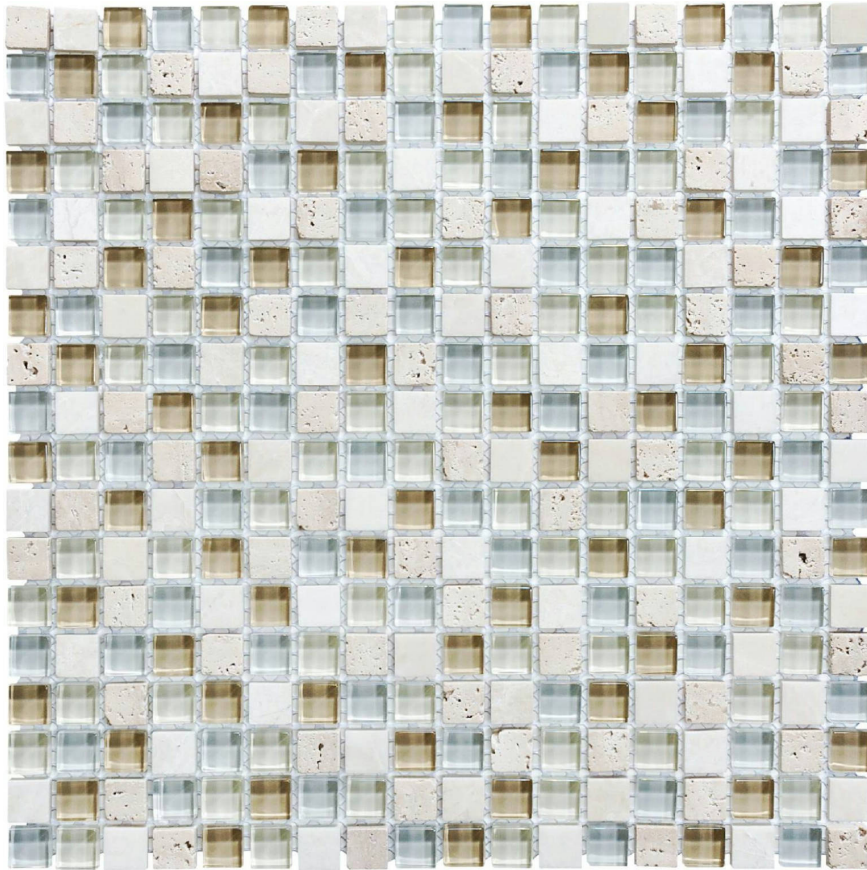

WORLD TILE

PRODUCT
5/8X5/8 SPA MOSAIC

Mosaic and Decorative Tile | 12"x12" | Mixed Materials

TECHNICAL DATA

CODE: AC35-001
NAME: 5/8X5/8 Spa Mosaic
SIZE: 12"x12"
SERIES: Bliss
FINISH: Matt
LOOK: Multi-Look Mosaics
FAMILY: Mosaic and Decorative Tile
BILLING UNIT: SF
SUITABLE FOR: Indoor
TYPOLOGY: Mixed Materials
TYPE OF PIECE: Mosaic
USE: Floor and Wall
NOTES: Number Of Rows Per Sheet = 18