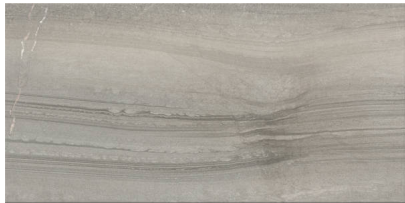

WORLD TILE

SERIES RHYTHM

Marble Look | | Porcelain

PRODUCTS

24x48 Country Taupe
24"x48" | Porcelain

24x48 Rock Dark
24"x48" | Porcelain

24x48 Studio Bianco
24"x48" | Porcelain

24x48 Symphony Gray
24"x48" | Porcelain

12x24 Country Taupe
12"x24" | Porcelain

12x24 Rock Dark
12"x24" | Porcelain

12x24 Studio Bianco
12"x24" | Porcelain

12x24 Symphony Gray
12"x24" | Porcelain

Country Taupe 2x2 Mosaic
12"x12" | Porcelain

Rock Dark 2x2 Mosaic
12"x12" | Porcelain