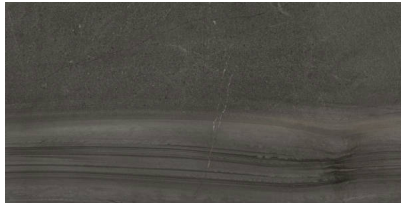

WORLD TILE

SERIES RHYTHM

Marble Look | | Porcelain

PRODUCTS

24x48 Country Taupe
24"x48" | Porcelain

24x48 Rock Dark
24"x48" | Porcelain

24x48 Studio Bianco
24"x48" | Porcelain

24x48 Symphony Gray
24"x48" | Porcelain

12x24 Country Taupe
12"x24" | Porcelain

12x24 Rock Dark
12"x24" | Porcelain

12x24 Studio Bianco
12"x24" | Porcelain

12x24 Symphony Gray
12"x24" | Porcelain

Country Taupe 2x2 Mosaic
12"x12" | Porcelain

Rock Dark 2x2 Mosaic
12"x12" | Porcelain