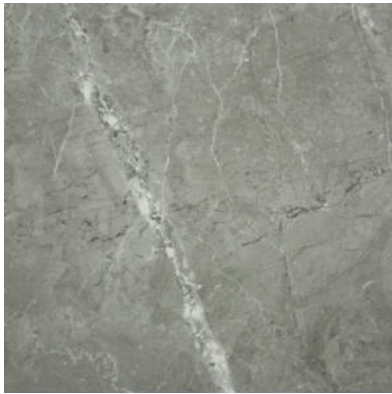

WORLD TILE

PRODUCT 13X13 CARBON

Tile | 13"x13" | Glazed Porcelain

GRAPHIC VARIETY

TECHNICAL DATA

CODE: AC4500-08060

NAME: 13X13 Carbon

SIZE: 13"x13"

SERIES: Regency

FINISH: Matt

LOOK: Marble Look

FAMILY: Tile

FROST RESISTANCE: Yes

PEI: 4

BILLING UNIT: SF

STYLE: Classic

SUITABLE FOR: Indoor|Shower

TPOLOGY: Glazed Porcelain

TYPE OF PIECE: Field Tile

USE: Floor and Wall

PACKING

Size	Product type	BOX			PALLET		
		pcs	sqft	lb	boxes	sqft	lb
13"x13"	Field Tile	11	12.92		54		

WARNING The information contained in this packing list is for guidance only, the contents of the packing may vary. Please consult our sales representatives for an exact list.