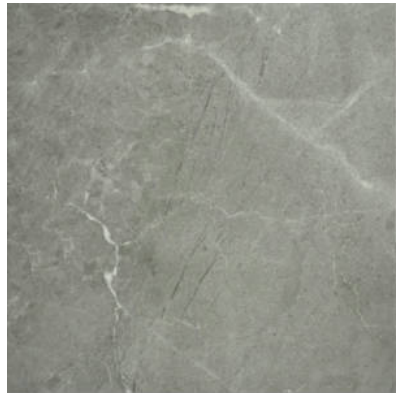

WORLD TILE

PRODUCT 13X13 CARBON

Tile | 13"x13" | Glazed Porcelain

GRAPHIC VARIETY

TECHNICAL DATA

CODE: AC4500-08060

NAME: 13X13 Carbon

SIZE: 13"x13"

SERIES: Regency

FINISH: Matt

LOOK: Marble Look

FAMILY: Tile

FROST RESISTANCE: Yes

PEI: 4

BILLING UNIT: SF

STYLE: Classic

SUITABLE FOR: Indoor|Shower

TPOLOGY: Glazed Porcelain

TYPE OF PIECE: Field Tile

USE: Floor and Wall

PACKING

Size	Product type	BOX			PALLET		
		pcs	sqft	lb	boxes	sqft	lb
13"x13"	Field Tile	11	12.92		54		

WARNING The information contained in this packing list is for guidance only, the contents of the packing may vary. Please consult our sales representatives for an exact list.