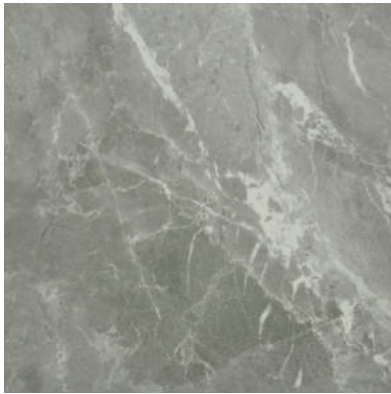

WORLD TILE

PRODUCT 13X13 CARBON

Tile | 13"x13" | Glazed Porcelain

GRAPHIC VARIETY

TECHNICAL DATA

CODE: AC4500-08060

NAME: 13X13 Carbon

SIZE: 13"x13"

SERIES: Regency

FINISH: Matt

LOOK: Marble Look

FAMILY: Tile

FROST RESISTANCE: Yes

PEI: 4

BILLING UNIT: SF

STYLE: Classic

SUITABLE FOR: Indoor|Shower

TPOLOGY: Glazed Porcelain

TYPE OF PIECE: Field Tile

USE: Floor and Wall

PACKING

Size	Product type	BOX			PALLET		
		pcs	sqft	lb	boxes	sqft	lb
13"x13"	Field Tile	11	12.92		54		

WARNING The information contained in this packing list is for guidance only, the contents of the packing may vary. Please consult our sales representatives for an exact list.