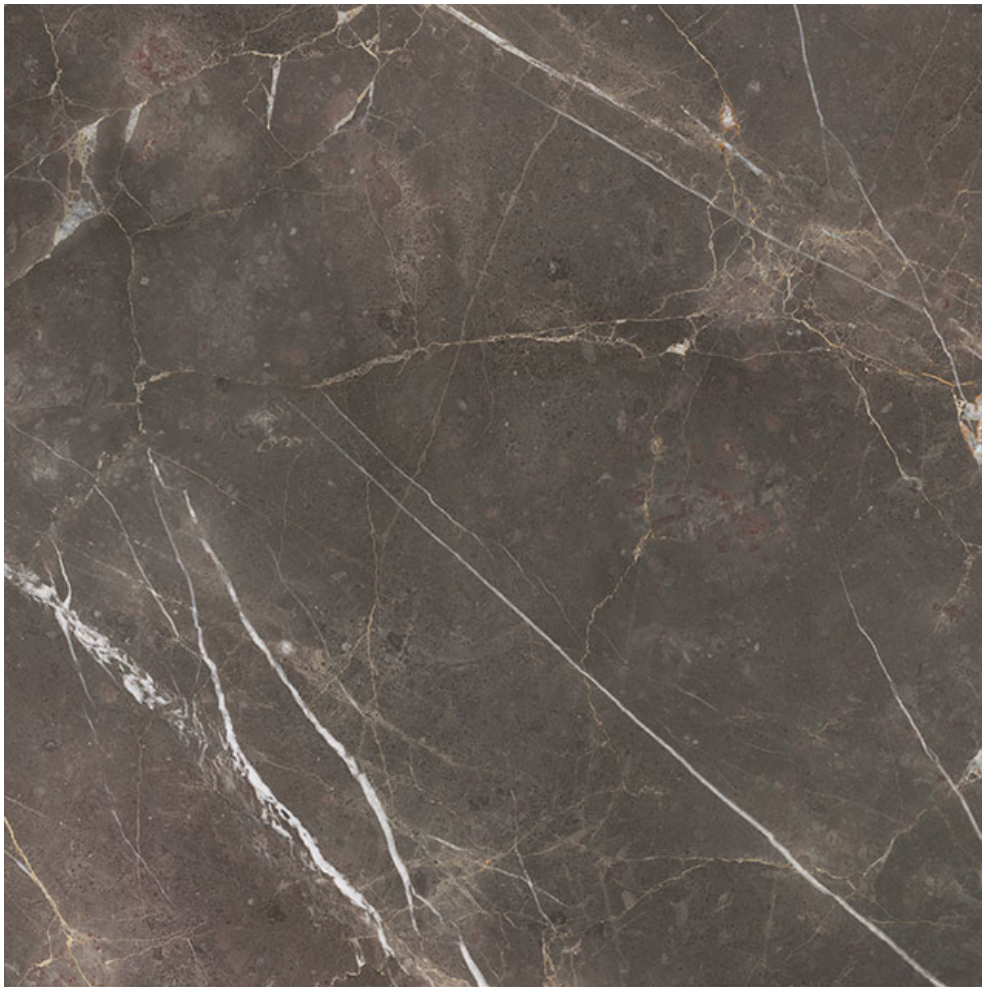

WORLD TILE

PRODUCT

ROYAL STONEWORKS 36X36 REGAL BROWN MARBLE HONED

Tile | 36"x36" | Porcelain

TECHNICAL DATA

CODE: QUSW-RM-7H

NAME: Royal Stoneworks 36X36 Regal Brown Marble Honed

SIZE: 36"x36"

SERIES: Royal Stoneworks

FINISH: Honed

LOOK: Stone Look

EDGE: Rectified

FAMILY: Tile

FROST RESISTANCE: Yes

SHADE VARIATION: V3

SPECIAL ORDER: Special Order

STYLE: Contemporary

SUITABLE FOR: Indoor|Shower

TPOLOGY: Porcelain

TYPE OF PIECE: Field Tile

USE: Floor and Wall

NOTES: This product is special order and cannot be cancelled, returned, or refunded.

PACKING

Size	Product type	BOX			PALLET		
		pcs	sqft	lb	boxes	sqft	lb
36"x36"	Field Tile	2	17.32		30		